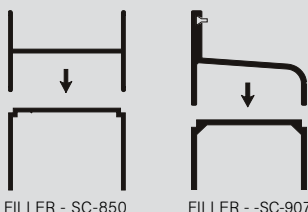

640 / 650 – FRAMED SLIDING ENCLOSURE

GLASS – 5/32" Tempered · Door Height 57", 70", 76"

650 - Framed Slider For Shower (Continued)

Model	Actual Size	Fits Opening	Glass Type	Silver	Brushed Nickel	Oil Rubbed Bronze	Matte Black
650 44 75	44-3/4" x 75-1/2"	42-3/4" to 44-3/4"	Obscure Clear	\$463.00	\$499.00	\$499.00	\$499.00
				G03983019 G03983024	G03982963 G03983027	G03983022 G03983028	G031076311 G031075798
650 48 75	48-3/4" x 75-1/2"	46-3/4" to 48-3/4"	Obscure Clear	\$463.00	\$499.00	\$499.00	\$499.00
				G03983260 G03983265	G03983263 G03983269	G03983264 G03983270	G031076312 G031075799
650 52 75	52-3/4" x 75-1/2"	50-3/4" to 52-3/4"	Obscure Clear	\$479.00	\$515.00	\$515.00	\$515.00
				G03982821 G03982816	G03982825 G03982820	G03982826 G03982814	G031076313 G031075800
650 56 75	56-3/4" x 75-1/2"	54-3/4" to 56-3/4"	Obscure Clear	\$479.00	\$515.00	\$515.00	\$515.00
				G03983030 G03983036	G03982969 G03983039	G03983035 G03983041	G031076314 G031075801
650 58 75	58-3/4" x 75-1/2"	56-3/4" to 58-3/4"	Obscure Clear	\$479.00	\$515.00	\$515.00	\$515.00
				G03980884 G03980771	G03980888 G03980775	G03980889 G03980776	G031076315 G031075802
650 60 75	60-3/4" x 75-1/2"	58-3/4" to 60-3/4"	Obscure Clear	\$479.00	\$515.00	\$515.00	\$515.00
				G03982961 G03982991	G03982988 G03982994	G03982989 G03982995	G031076316 G031075804
650 58 77	58-3/4" x 77-1/2"	56-3/4" to 58-3/4"	Obscure Clear	\$494.00	\$531.00	\$531.00	\$531.00
				G03983090 G03976694	G03983095 G03976698	G03983096 G03976699	G031076317 G031075805
650 58 79	58-3/4" x 79-1/2"	56-3/4" to 58-3/4"	Obscure Clear	\$494.00	\$531.00	\$531.00	\$531.00
				G03981652 G03981537	G03981655 G03981452	G03981656 G03981540	G031076318 G031075807

SPECS

For Technical Specifications and Part Drawings, see page 128.

FILLERS

Used to expand the width of a unit to fit an opening. May be used separately or in pairs. AND Used under the standard curb to increase the overall height of the door.
See page 178 for pricing.