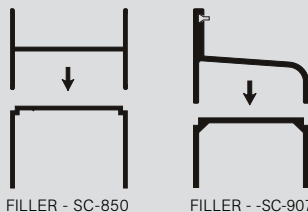

SPECS

For Technical Specifications and Part Drawings, see page 128.

FILLERS

Used to expand the width of a unit to fit an opening. May be used separately or in pairs. AND Used under the standard curb to increase the overall height of the door.
See page 178 for pricing.