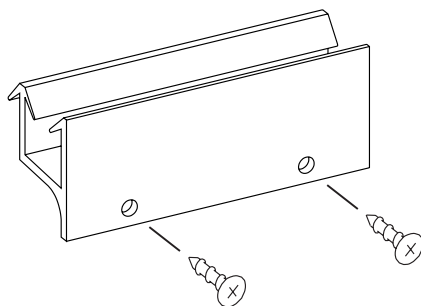

SC-632
67312
Anti-Jump
Header Insert

SC-917
62819
340/840 Header

#18239
340 Hanger Brkt Kit

#4007
Roller Bearing
w/Screw #4082

SC-545
64234
Inline Panel Rail

V-52
Glazing Vinyl
for 5/32" glass

SC-850
7090
13/16" Wall Fill

V-191
Vinyl Insert for
Frameless Tub Track

SC-896
12684
340/640/840 Wall Jamb

V-51
Glazing Vinyl
for 1/8" glass

V-53
Glazing Vinyl
for 3/16" glass

#2333
SC-556/64774
Tub Track
with V-191 Vinyl

#4013
340 Bottom Guide
w/Screws #4016