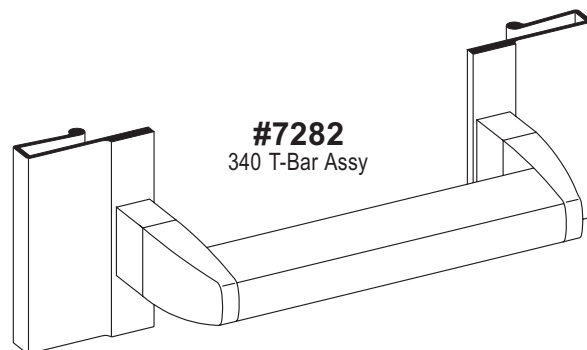

V-191
Vinyl Insert for
Frameless Tub Track

SC-896
12684
340/640/840 Wall Jamb

V-51
Glazing Vinyl
for 1/8" glass

V-53
Glazing Vinyl
for 3/16" glass

#2333
SC-556/64774
Tub Track
with V-191 Vinyl

#4013
340 Bottom Guide
w/Screws #4016

#8241
340 Jamb
Bumper Assy

#5095
Acorn Nut

#4106
Plastic Wall Anchors

SC-805
63135
Towel Bar

#4125
T-Bar Brkt & Sleeve

SC-878
65766
340/640 90° Post

#4129
340 Pull Handle
with V-294 Vinyl

#7282
340 T-Bar Assy

SC-879
65767
340/640 135° Post

#8433
V-294 Vinyl for
340 Pull Handle
& T-Bar Base

#4142
Adjustment Wrench