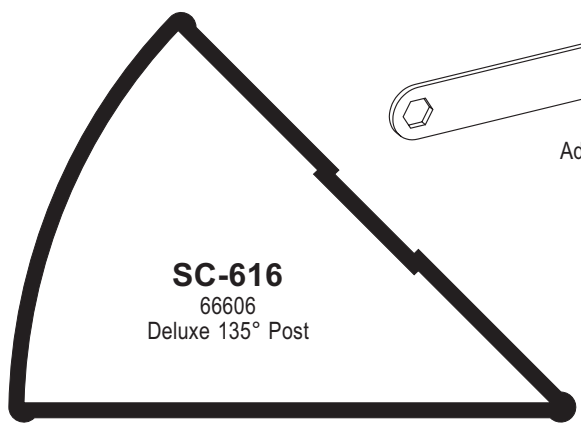

**V-191**  
Vinyl Insert for  
Frameless Tub Track

**#2333**  
SC-556/64774  
Tub Track  
with V-191 Vinyl

**#4013**  
340 Bottom Guide  
w/Screws #4016

**SC-907**  
60103  
7/8" Tub Fill

**SC-615**  
66605  
Deluxe 90° Post