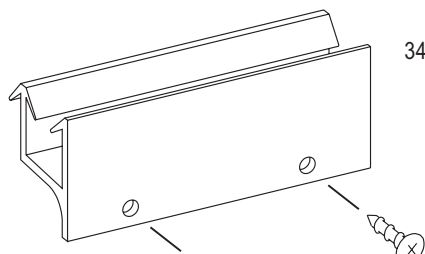

**#5095**  
Acorn Nut

**V-53**  
Glazing Vinyl  
for 3/16" glass

**#4106**  
Plastic Wall Anchors

**#8241**  
340 Jamb  
Bumper Assy

**SC-545**  
64234  
Inline Panel Rail

**SC-850**  
7090  
13/16" Wall Fill

**V-191**  
Vinyl Insert for  
Frameless Tub Track

**#2333**  
SC-556/64774  
Tub Track  
with V-191 Vinyl

**#4013**  
340 Bottom Guide  
w/Screws #4016

**SC-907**  
60103  
7/8" Tub Fill

**SC-615**  
66605  
Deluxe 90° Post