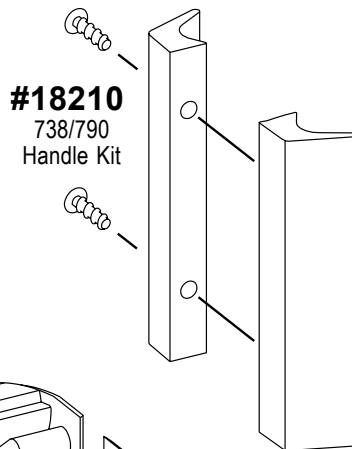

V-53
Glazing Vinyl
for 3/16" glass

#3387
SC-552(64520)/V-253
Strike Jamb Assy

SC-552
64520 w/V-266
Pivot Jamb

SC-915
62834
738 curb

#18210
738/790
Handle Kit

#7290, #7291, #7292
738/790 Retrofit T-Bar

#4248
Double
Stick Tape

#4106
Plastic Wall Anchors

#5115
5/64" Allen Wrench

#4000
Drip Rail
End Plug

V-284
Wiper Vinyl
(Tapered)

SC-589
65983
Drip Rail

#4142
Adjustment Wrench

#1557
338/738
Pivot Brkt

#5114
Allen Head
Set Screw