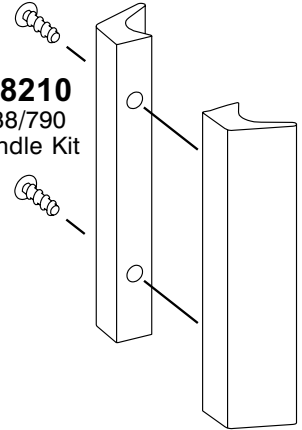

V-270

Vinyl Seal
for Top Rail

V-253

Strike Magnet

04207

Clip for
2-pc Header

#18210

738/790
Handle Kit

#4000

Drip Rail
End Plug

#4248

Double
Stick Tape

SC-589

65983
Drip Rail

V-284

Wiper Vinyl
(Tapered)