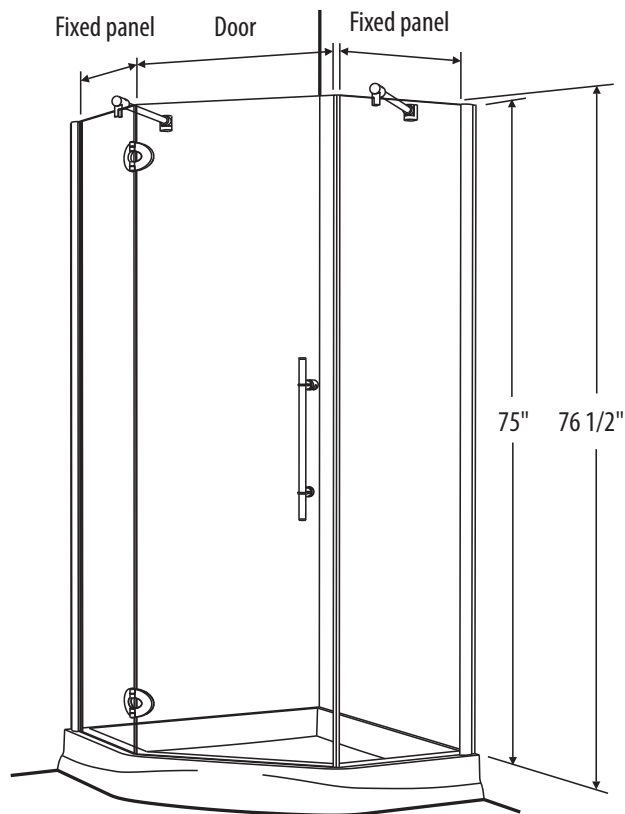

DELUXE GLASS – 3/8" (10mm) Tempered With Polished Edges - Door Height 75"

*Moana Neo Heavy Glass M-94X*  
*Neo-Angle Single Door*  
*3/8" Heavy Glass*

*Features*

- Solid brass hardware
- 3/8" (10mm) tempered glass
- 75" Standard height
- Available in standard tempered clear glass
- Available with Clear Shield
- Hardware only configurations available for custom enclosures

GLASS DIMENSIONS

Model	Door	2 Side Panels (Adjustment)	Optional Acrylic Base
M-94X-36	23 5/16"	14 1/2" (15 3/4" - 16 5/16")	ABN36
M-94X-38		16 7/16" (17 11/16" - 18 5/16")	ABN38
M-94X-42	26 3/4"	17 3/4" (19" - 19 5/8")	ABN42