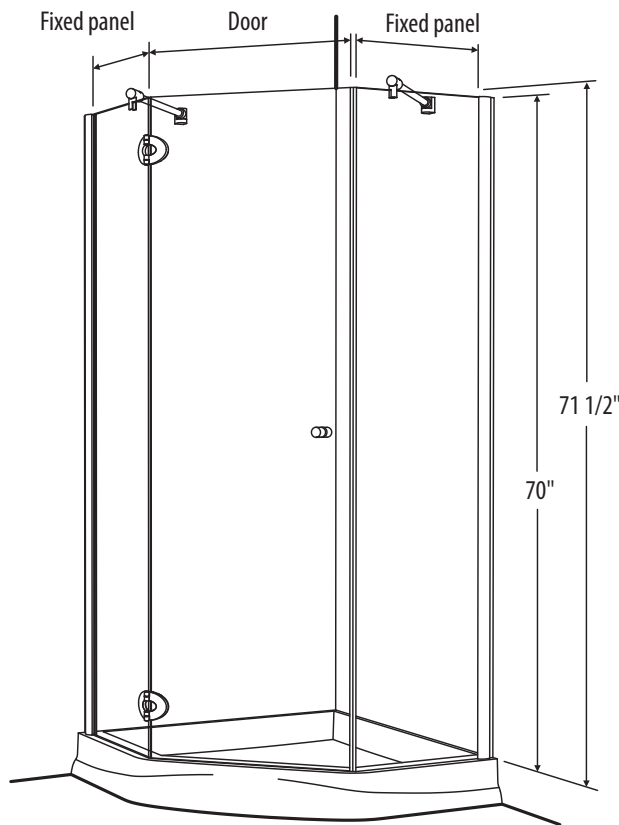

CLEAR GLASS – 1/4" (6mm) Tempered with Polished Edges • Door Height 70"

Moana Neo Standard M-94Z
Neo-Angle Single Door
1/4" Glass

Features

- Solid brass hardware
- 1/4" (6mm) tempered glass
- 70" Standard height
- Available in standard tempered clear glass
- Available with Clear Shield
- Hardware only configurations available for custom enclosures

GLASS DIMENSIONS

Model	Door	2 Side Panels (Adjustment)	Optional Acrylic Base
M-94Z-36	23 5/16"	14 1/2" (15 3/4" - 16 5/16")	ABN36
M-94Z-38		16 7/16" (17 11/16" - 18 5/16")	ABN38