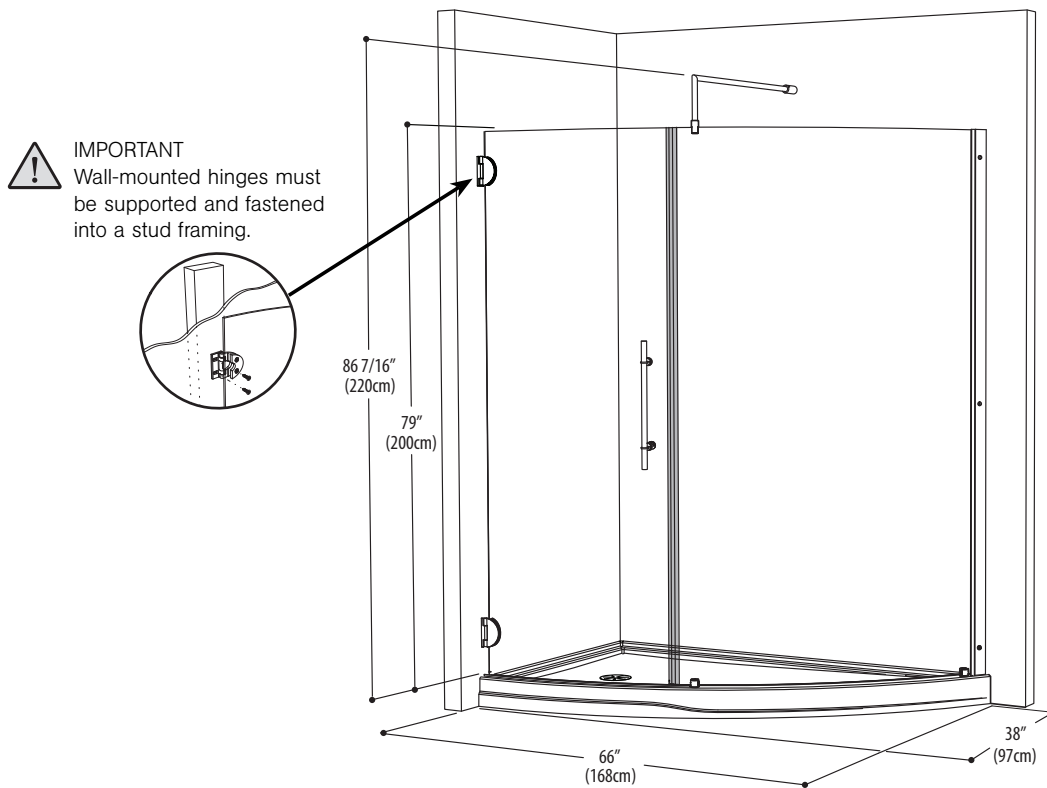

5/16" (8MM) TEMPERED WITH POLISHED EDGES • DOOR HEIGHT 79"

Moana Curve M-CDPY
Curved Glass Panel and Door

Features

- Solid brass hardware
- 5/16" (8mm) tempered glass
- 79" Standard height
- Available in standard tempered clear glass
- Available with Clear Shield

GLASS DIMENSIONS

| Model | Door | Fixed Panel | Approx. Entry Opening | Optional Acrylic Base |
|-----------|-----------|-------------|-----------------------|-----------------------|
| M-CDPY-66 | *28 5/16" | *44" | 28" | ABSL66 |

*Arc length