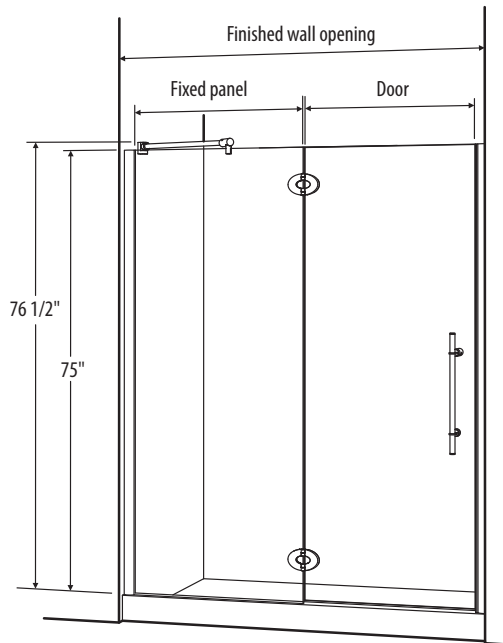

DELUXE GLASS – 3/8" (10mm) Tempered With Polished Edges - Door Height 75"

*Moana M-PD91X*  
Inline Panel and Door  
Door Hinges on Fixed Panel

*Features*

- Solid brass hardware
- 3/8" (10mm) tempered glass
- 75" Standard height
- Available in standard tempered clear glass
- Available with Clear Shield
- Hardware only configurations available for custom enclosures

GLASS DIMENSIONS

Model	Door	Panel (Adjustment)	Optional Acrylic Base
M-PD91X-33	23 5/16" X 74 1/2"	6 7/16" x 75"	N/A
M-PD91X-34	24 3/16" X 74 1/2"		N/A
M-PD91X-35	25 3/16" X 74 1/2"		N/A
M-PD91X-36	26 3/16" X 74 1/2"		N/A
M-PD91X-37	27 3/16" X 74 1/2"		N/A
M-PD91X-38	25 3/16" X 74 1/2"	9" x 75"	N/A
M-PD91X-39	26 3/16" X 74 1/2"		N/A
M-PD91X-40	26 3/4" X 74 1/2"		N/A
M-PD91X-41	23 3/16" X 74 1/2"	14 1/2" x 75"	N/A
M-PD91X-42	24 3/16" X 74 1/2"		N/A
M-PD91X-43	25 3/16" X 74 1/2"		N/A
M-PD91X-44	26 3/16" X 74 1/2"		N/A
M-PD91X-45	26 3/4" X 74 1/2"		15" x 75"

Model	Door	Panel (Adjustment)	Optional Acrylic Base	
M-PD91X-46	25 3/16" X 74 1/2"	17 1/4" x 75"	N/A	
M-PD91X-47	26 3/16" X 74 1/2"		N/A	
M-PD91X-48	27 3/16" X 74 1/2"		N/A	
M-PD91X-49			N/A	
M-PD91X-50	26 3/16" X 74 1/2"	19 5/8" x 75"	N/A	
M-PD91X-51	27 3/16" X 74 1/2"		N/A	
M-PD91X-53	23 3/16" X 74 1/2"	25 9/16" x 75"	N/A	
M-PD91X-54	24 3/16" X 74 1/2"		N/A	
M-PD91X-55	25 3/16" X 74 1/2"		N/A	
M-PD91X-56	25 3/16" X 74 1/2"		27" x 75"	N/A
M-PD91X-57	26 3/4" X 74 1/2"		27" x 75"	ABF3260, ABF3660, ABF4260, ABF486
M-PD91X-58	27 3/16" X 74 1/2"	27" x 75"	N/A	
M-PD91X-59	26 3/16" X 74 1/2"	29 1/4" x 75"	N/A	
M-PD91X-60	27 3/16" X 74 1/2"		N/A	