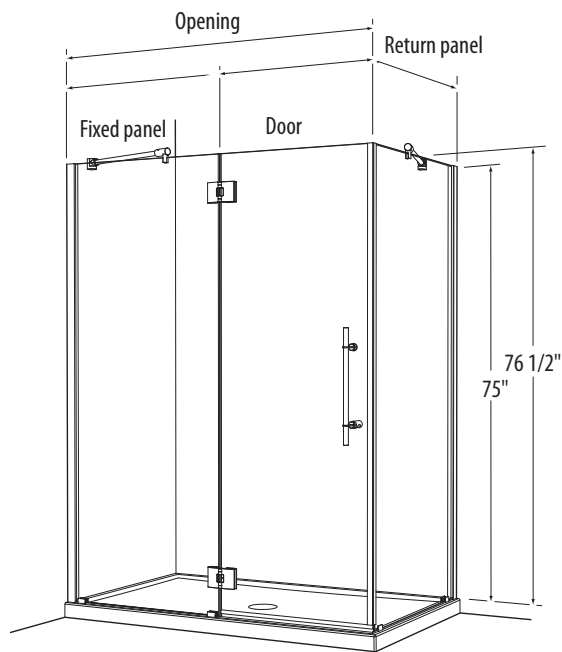

DELUXE GLASS – 3/8" (10mm) Tempered With Polished Edges - Door Height 75"

Moana M-PD93X
Panel and Door with Return Panel
Door Hinges on Fixed Panel

Features

- Solid brass hardware
- 3/8" (10mm) tempered glass
- 75" Standard height
- Available in standard tempered clear glass
- Available with Clear Shield
- Hardware only configurations available for custom enclosures

GLASS DIMENSIONS

Model	Return Panel (Adj.)	Door	Fixed Panel (Adj.)	Optional Acrylic Base
M-PD93X-4832	28 1/8" (29 3/4" - 30 1/4")	26 3/4"	17 1/4" (18 9/16" - 19")	N/A
M-PD93X-4836	31 1/2" (33 1/8" - 35 5/8")			ABF3648
M-PD93X-4842	37 1/2" (39 1/8" - 39 5/8")			N/A
M-PD93X-4848	44 1/8" (45 3/4" - 46 1/4")			N/A
M-PD93X-4860	56 1/8" (57 11/16" - 58 3/16")			ABF4860
M-PD93X-6032	28 1/8" (29 3/4" - 30 1/4")	26 3/4"	29 1/4" (30 9/16" - 31")	ABF3260
M-PD93X-6036	31 1/2" (33 1/8" - 35 5/8")			ABF3660
M-PD93X-6042	37 1/2" (39 1/8" - 39 5/8")			ABF4260
M-PD93X-6048	44 1/8" (45 3/4" - 46 1/4")			ABF4860
M-PD93X-6060	56 1/8" (57 11/16" - 58 3/16")			N/A