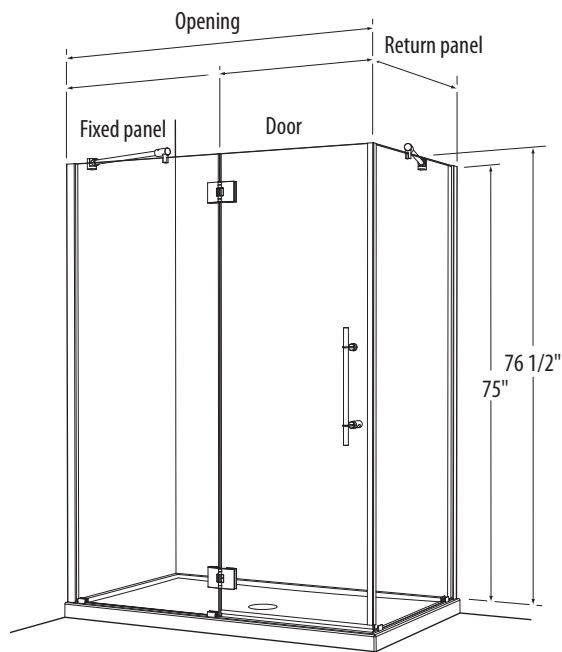

DELUXE GLASS – 3/8" (10mm) Tempered With Polished Edges • Door Height 75"

Moana M-PD93X
Panel and Door with Return Panel
Door Hinges on Fixed Panel

Features

- Solid brass hardware
- 3/8" (10mm) tempered glass
- 75" Standard height
- Available in standard tempered clear glass
- Available with Clear Shield
- Hardware only configurations available for custom enclosures

GLASS DIMENSIONS

Model	Return Panel (Adj.)	Door	Fixed Panel (Adj.)	Optional Acrylic Base
M-PD93X-4832	28 1/8" (29 3/4" - 30 1/4")	26 3/4"	17 1/4" (18 9/16" - 19")	N/A
M-PD93X-4836	31 1/2" (33 1/8" - 35 5/8")			ABF3648
M-PD93X-4842	37 1/2" (39 1/8" - 39 5/8")			N/A
M-PD93X-4848	44 1/8" (45 3/4" - 46 1/4")			N/A
M-PD93X-4860	56 1/8" (57 11/16" - 58 3/16")			ABF4860
M-PD93X-6032	28 1/8" (29 3/4" - 30 1/4")	26 3/4"	29 1/4" (30 9/16" - 31")	ABF3260
M-PD93X-6036	31 1/2" (33 1/8" - 35 5/8")			ABF3660
M-PD93X-6042	37 1/2" (39 1/8" - 39 5/8")			ABF4260
M-PD93X-6048	44 1/8" (45 3/4" - 46 1/4")			ABF4860
M-PD93X-6060	56 1/8" (57 11/16" - 58 3/16")			N/A