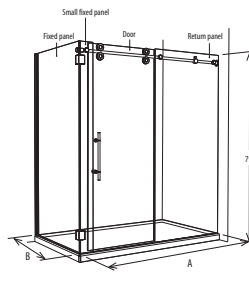

GLASS — 1/2" (12mm) Tempered with polished edges • Door Height 79"

P-DR2W

IN-LINE DOOR AND PANEL WITH RETURN

Sliding door panel closes against return panel or wall
Reversible Handing

Custom sizes are available.
Contact our customer service team for more details.

4836, 6036 and 6042 CRP Models
One fixed panel, one sliding door panel, one return panel
CRP indicates door panel closes against return panel

4836, 6036 and 6042 CW Models
One fixed panel, one sliding door panel, one return panel
CW indicates door panel closes against wall

7236 and 7242 CRP Models
One fixed panel, one sliding door panel, one small fixed panel,
one return panel
CRP indicates door panel closes against return panel

7236 and 7242 CW Models
One fixed panel, one sliding door panel, one small fixed panel,
one return panel
CW indicates door panel closes against wall

GLASS DIMENSIONS

Model	Door	Fixed Panel (with corner clip)	Fixed Panel	Small Fixed Panel (with corner clip)	Small Fixed Panel	Return Panel (with corner clip)	Return Panel
P-DR2W-4836	CW CRP	24 1/2" x 78 13/16"	22 5/8" x 79" N/A	N/A 23" x 79"	N/A	32 7/8" x 79" N/A	N/A 32 7/8" x 79"
P-DR2W-6036	CW CRP	31 1/2" x 78 13/16"	30" x 79" N/A	N/A 29 1/2" x 79"	N/A	32 7/8" x 79" N/A	N/A 32 7/8" x 79"
P-DR2W-6042	CW CRP	31 1/2" x 78 13/16"	30" x 79" N/A	N/A 29 1/2" x 79"	N/A	38 1/2" x 79" N/A	N/A 38 1/2" x 79"
P-DR2W-7236	CW CRP	31 1/2" x 78 13/16"	35" x 79" N/A	N/A 35" x 79"	N/A 5 1/2" x 79"	32 7/8" x 79"	N/A
P-DR2W-7242	CW CRP	31 1/2" x 78 13/16"	35" x 79" N/A	N/A 35" x 79"	N/A 5 1/2" x 79"	38 1/2" x 79"	N/A