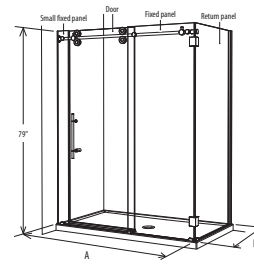

GLASS — 1/2" (12mm) Tempered with polished edges • Door Height 79"

P-DR2W

IN-LINE DOOR AND PANEL WITH RETURN

Sliding door panel closes against return panel or wall
Reversible Handing

Custom sizes are available.
Contact our customer service team for more details.

4836, 6036 and 6042 CRP Models
One fixed panel, one sliding door panel, one return panel
CRP indicates door panel closes against return panel

4836, 6036 and 6042 CW Models
One fixed panel, one sliding door panel, one return panel
CW indicates door panel closes against wall

7236 and 7242 CRP Models
One fixed panel, one sliding door panel, one small fixed panel,
one return panel
CRP indicates door panel closes against return panel

7236 and 7242 CW Models
One fixed panel, one sliding door panel, one small fixed panel,
one return panel
CW indicates door panel closes against wall

GLASS DIMENSIONS

Model	Door	Fixed Panel (with corner clip)	Fixed Panel	Small Fixed Panel (with corner clip)	Small Fixed Panel	Return Panel (with corner clip)	Return Panel
P-DR2W-4836	CW CRP	24 1/2" x 78 13/16"	22 5/8" x 79" N/A	N/A 23" x 79"	N/A	32 7/8" x 79" N/A	N/A 32 7/8" x 79"
P-DR2W-6036	CW CRP	31 1/2" x 78 13/16"	30" x 79" N/A	N/A 29 1/2" x 79"	N/A	32 7/8" x 79" N/A	N/A 32 7/8" x 79"
P-DR2W-6042	CW CRP	31 1/2" x 78 13/16"	30" x 79" N/A	N/A 29 1/2" x 79"	N/A	38 1/2" x 79" N/A	N/A 38 1/2" x 79"
P-DR2W-7236	CW CRP	31 1/2" x 78 13/16"	35" x 79" N/A	N/A 35" x 79"	N/A 5 1/2" x 79"	32 7/8" x 79"	N/A
P-DR2W-7242	CW CRP	31 1/2" x 78 13/16"	35" x 79" N/A	N/A 35" x 79"	N/A 5 1/2" x 79"	38 1/2" x 79"	N/A