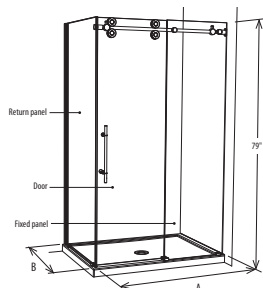

GLASS — 1/2" (12mm) Tempered with polished edges • Door Height 79"

P-DR2W

IN-LINE DOOR AND PANEL WITH RETURN

Sliding door panel closes against return panel or wall
Reversible Handing

Custom sizes are available.
Contact our customer service team for more details.

4836, 6036 and 6042 CRP Models
One fixed panel, one sliding door panel, one return panel
CRP indicates door panel closes against return panel

4836, 6036 and 6042 CW Models
One fixed panel, one sliding door panel, one return panel
CW indicates door panel closes against wall

7236 and 7242 CRP Models
One fixed panel, one sliding door panel, one small fixed panel,
one return panel
CRP indicates door panel closes against return panel

7236 and 7242 CW Models
One fixed panel, one sliding door panel, one small fixed panel,
one return panel
CW indicates door panel closes against wall

GLASS DIMENSIONS

Model	Door	Fixed Panel (with corner clip)	Fixed Panel	Small Fixed Panel (with corner clip)	Small Fixed Panel	Return Panel (with corner clip)	Return Panel
P-DR2W-4836	CW CRP	24 1/2" x 78 13/16"	22 5/8" x 79" N/A	N/A 23" x 79"	N/A	32 7/8" x 79" N/A	N/A 32 7/8" x 79"
P-DR2W-6036	CW CRP	31 1/2" x 78 13/16"	30" x 79" N/A	N/A 29 1/2" x 79"	N/A	32 7/8" x 79" N/A	N/A 32 7/8" x 79"
P-DR2W-6042	CW CRP	31 1/2" x 78 13/16"	30" x 79" N/A	N/A 29 1/2" x 79"	N/A	38 1/2" x 79" N/A	N/A 38 1/2" x 79"
P-DR2W-7236	CW CRP	31 1/2" x 78 13/16"	35" x 79" N/A	N/A 35" x 79"	N/A 5 1/2" x 79"	32 7/8" x 79"	N/A
P-DR2W-7242	CW CRP	31 1/2" x 78 13/16"	35" x 79" N/A	N/A 35" x 79"	N/A 5 1/2" x 79"	38 1/2" x 79"	N/A