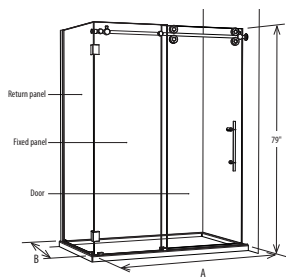

GLASS — 1/2" (12mm) Tempered with polished edges • Door Height 79"

P-DR2W

IN-LINE DOOR AND PANEL WITH RETURN

Sliding door panel closes against return panel or wall
Reversible Handing

Custom sizes are available.
Contact our customer service team for more details.

4836, 6036 and 6042 CRP Models
One fixed panel, one sliding door panel, one return panel
CRP indicates door panel closes against return panel

4836, 6036 and 6042 CW Models
One fixed panel, one sliding door panel, one return panel
CW indicates door panel closes against wall

7236 and 7242 CRP Models
One fixed panel, one sliding door panel, one small fixed panel,
one return panel
CRP indicates door panel closes against return panel

7236 and 7242 CW Models
One fixed panel, one sliding door panel, one small fixed panel,
one return panel
CW indicates door panel closes against wall

GLASS DIMENSIONS

Model	Door	Fixed Panel (with corner clip)	Fixed Panel	Small Fixed Panel (with corner clip)	Small Fixed Panel	Return Panel (with corner clip)	Return Panel
P-DR2W-4836	CW CRP	24 1/2" x 78 13/16"	22 5/8" x 79" N/A	N/A 23" x 79"	N/A	32 7/8" x 79" N/A	N/A 32 7/8" x 79"
P-DR2W-6036	CW CRP	31 1/2" x 78 13/16"	30" x 79" N/A	N/A 29 1/2" x 79"	N/A	32 7/8" x 79" N/A	N/A 32 7/8" x 79"
P-DR2W-6042	CW CRP	31 1/2" x 78 13/16"	30" x 79" N/A	N/A 29 1/2" x 79"	N/A	38 1/2" x 79" N/A	N/A 38 1/2" x 79"
P-DR2W-7236	CW CRP	31 1/2" x 78 13/16"	35" x 79" N/A	N/A 35" x 79"	N/A 5 1/2" x 79"	32 7/8" x 79"	N/A
P-DR2W-7242	CW CRP	31 1/2" x 78 13/16"	35" x 79" N/A	N/A 35" x 79"	N/A 5 1/2" x 79"	38 1/2" x 79"	N/A