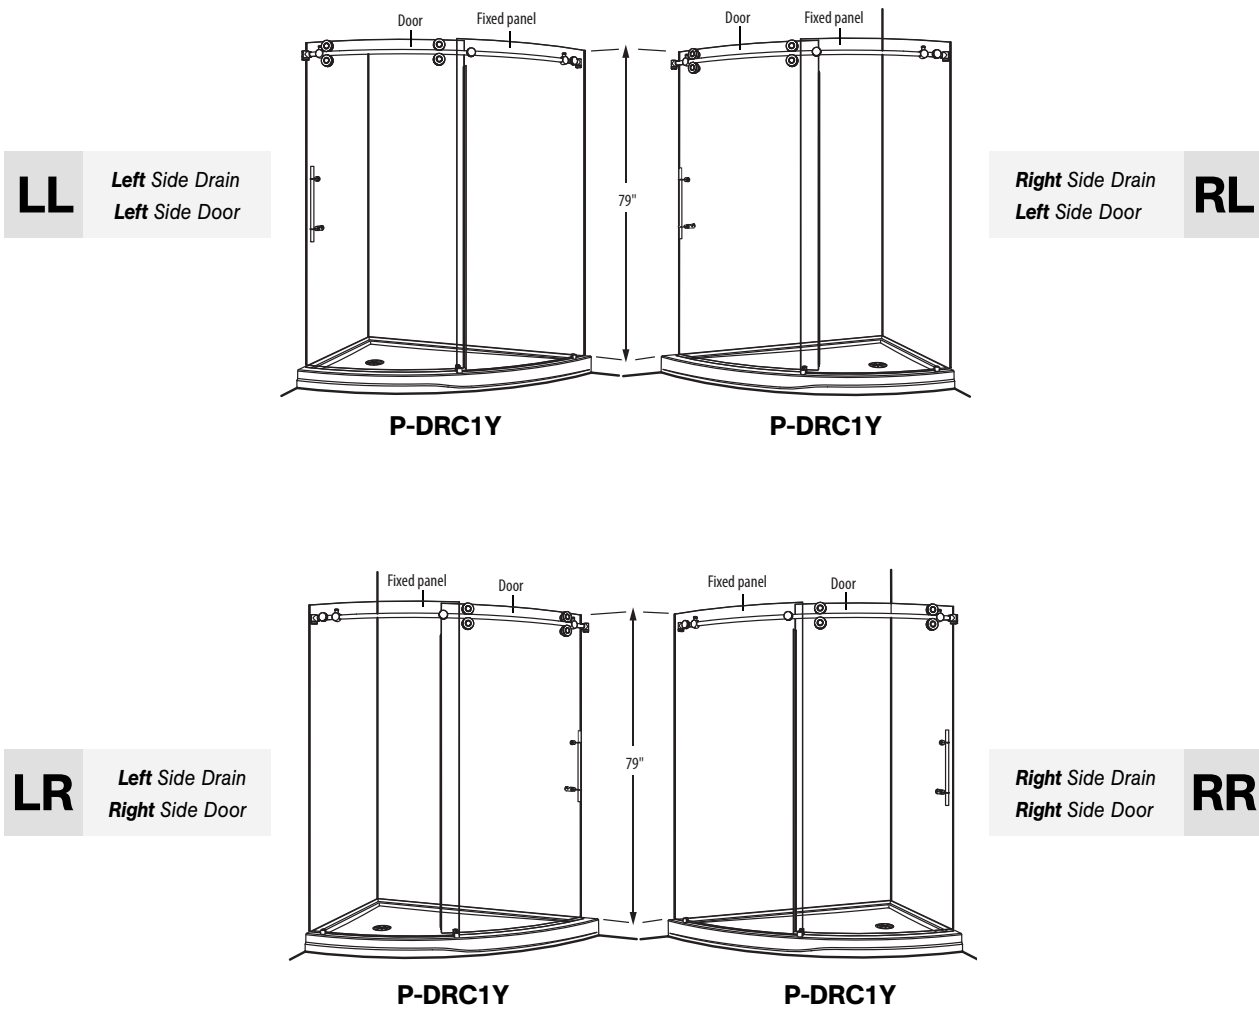

DELUXE CLEAR GLASS — 5/16" (8mm) Tempered with polished edges · Door Height 79"

P-DRC1Y

CURVE

One fixed panel, one sliding door panel
Left or Right side door configurations

OPENINGS AND GLASS DIMENSIONS

Model	Approx. Entry Opening	Door	Fixed Panel	Optional Acrylic Base
P-DRC1Y	21"	39 1/4" (Arc length)	36 7/8" (Arc length)	ABSL66