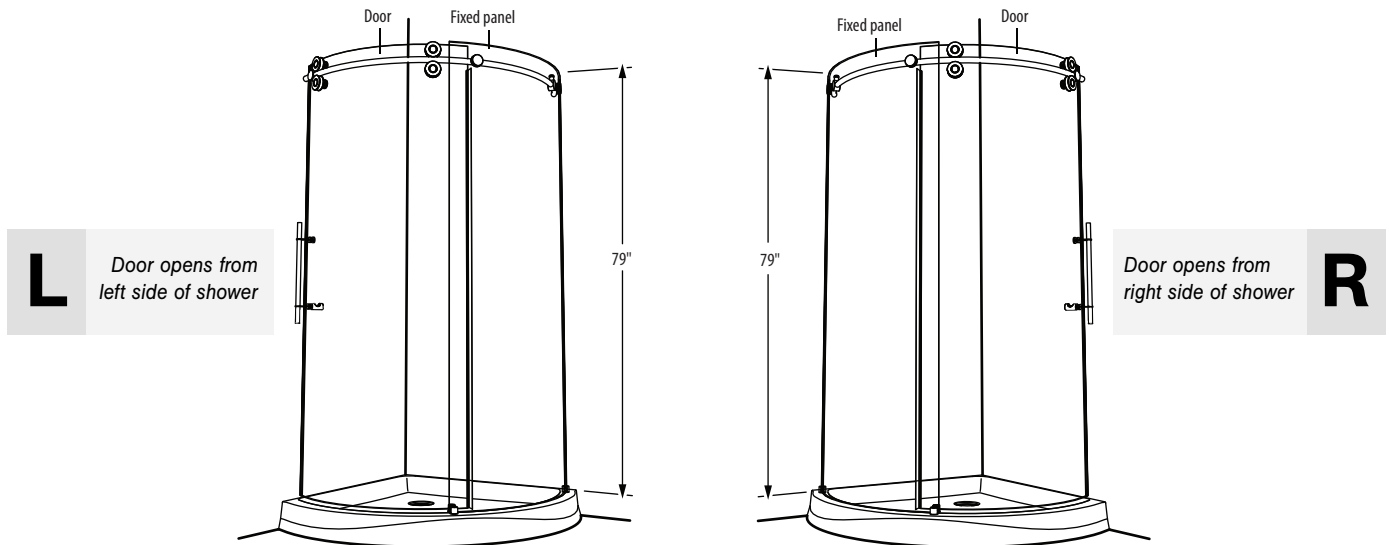

DELUXE CLEAR GLASS – 5/16" (8mm) Tempered with polished edges · Door Height 79"

P-DRA1Y

ARC

Curved Panel and Door

Custom sizes are not available.

Contact our customer service team for more details.

P-DRA1Y

OPENINGS AND GLASS DIMENSIONS

Model	Approx. Entry Opening	Door	Fixed Panel	Optional Acrylic Base
P-DRA1Y-40	25"	35 1/2" (Arc length)	36 1/2" (Arc length)	ABB40