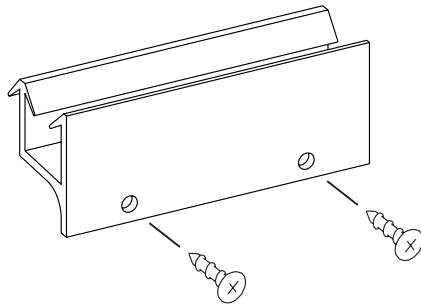

SC-917
62819
340/840 Header

V-243
Anti-Jump
Header Insert

340 Hanger Brkt Kit

#4082
Roller Bearing
w/Screw #4082

SC-545
64234
Inline Panel Rail

V-52
Glazing Vinyl
for 5/32" glass

SC-850
7090
13/16" Wall Fill

SC-556/64774
Tub Track
with V-191 Vinyl

SC-896
12684
340/640/840 Wall Jamb

V-51
Glazing Vinyl
for 1/8" glass

V-53
Glazing Vinyl
for 3/16" glass

SC-907
60103
7/8" Tub Fill

#4016
340 Bottom Guide
w/Screws

#8241
340 Jamb
Bumper Assy

#5095
Acorn Nut

#4106
Plastic Wall Anchors

SC-805
63135
Towel Bar

#4125
T-Bar Brkt & Sleeve

SC-878
65766
340/640 90° Post

#4129
340 Pull Handle
with V-294 Vinyl

#7282
340 T-Bar Assy

SC-879
65767
340/640 135° Post