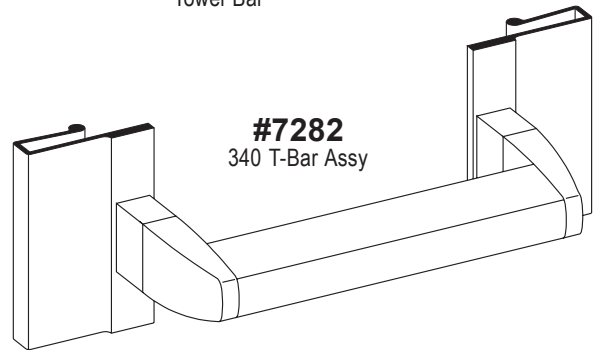

#5095
Acorn Nut

#4106
Plastic Wall Anchors

SC-805
63135
Towel Bar

#4125
T-Bar Brkt & Sleeve

SC-878
65766
340/640 90° Post

#4129
340 Pull Handle
with V-294 Vinyl

#7282
340 T-Bar Assy

SC-879
65767
340/640 135° Post