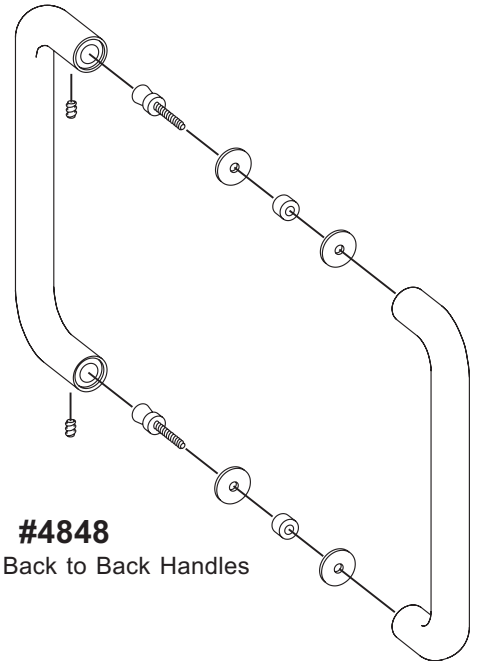

SC-552
64520 w/4033
Strike Jamb

SC-651
68935
Hinge Jamb

SC-649
69470
Hinge Jamb

SC-508
63229
Wall Jamb

SC-552
64520 w/V-314
Strike Jamb

#4033
Strike Magnet

V-314
Strike Jamb
Seal Vinyl

V-308
Glazing Vinyl
for 1/4" glass

V-257
Glazing Vinyl
for 3/16" glass

69570
Latch Assy
w/4033 Magnet

V-351
Deflector

#4113
Latch Vinyl

#4848
6" Tubular Back to Back Handles

SC-915
62834
Curb

V-347
Sleeve

#4609
Pivot Bushing

#4106
Plastic Wall Anchors