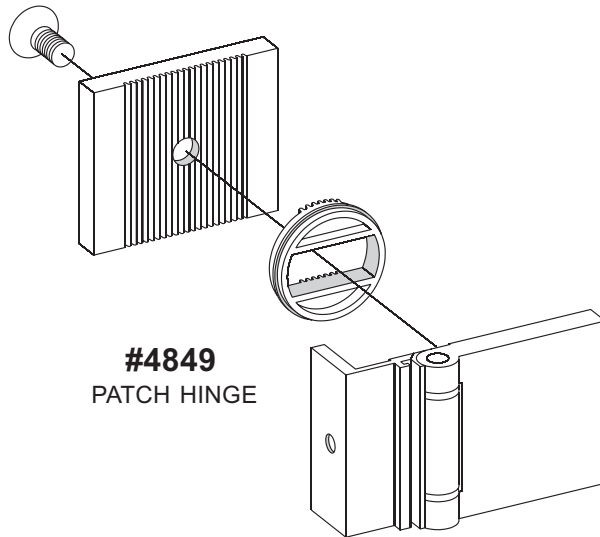

SC-552
64520 w/4033
Strike Jamb

SC-552
64520 w/V-314
Strike Jamb

SC-552
64520 w/V-266
Hinge Jamb

SC-508
63229
Wall Jamb

69570
Latch Assy
w/4033 Magnet

V-314
Strike Jamb
Seal Vinyl

#4033
Strike Magnet

V-266
Hinge Jamb
Seal Vinyl

#4113
Latch Vinyl

#4106
Plastic Wall Anchors

#4848
6" Tubular Back to Back Handles

V-351
Deflector

#4849
PATCH HINGE

SC-915
62834
Curb