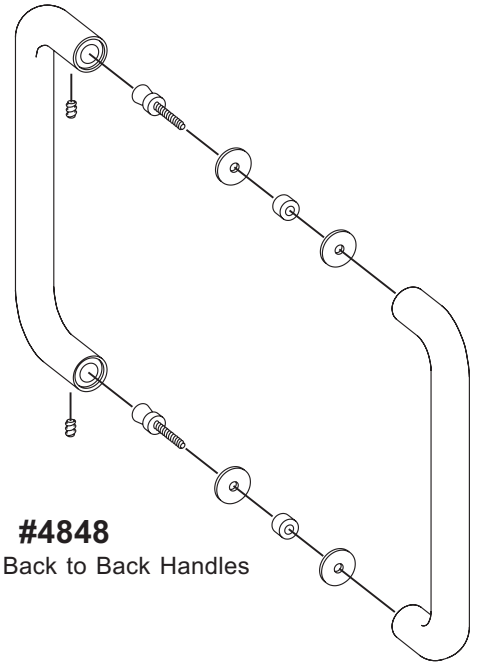

SC-552
64520 w/4033
Strike Jamb

SC-552
64520 w/V-314
Strike Jamb

SC-552
64520 w/V-266
Hinge Jamb

SC-508
63229
Wall Jamb

69570
Latch Assy
w/4033 Magnet

V-314
Strike Jamb
Seal Vinyl

#4033
Strike Magnet

V-266
Hinge Jamb
Seal Vinyl

#4113
Latch Vinyl

#4106
Plastic Wall Anchors

#4848
6" Tubular Back to Back Handles

V-351
Deflector

#4849
PATCH HINGE

SC-915
62834
Curb