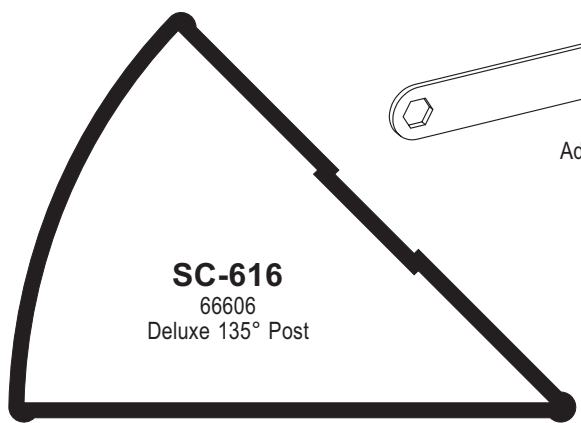

SC-616
66606
Deluxe 135° Post