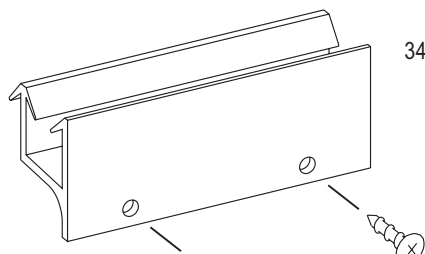

V-53
Glazing Vinyl
for 3/16" glass

#4106
Plastic Wall Anchors

#8241
340 Jamb
Bumper Assy

SC-545
64234
Inline Panel Rail

SC-850
7090
13/16" Wall Fill

V-191
Vinyl Insert for
Frameless Tub Track

#2333
SC-556/64774
Tub Track
with V-191 Vinyl