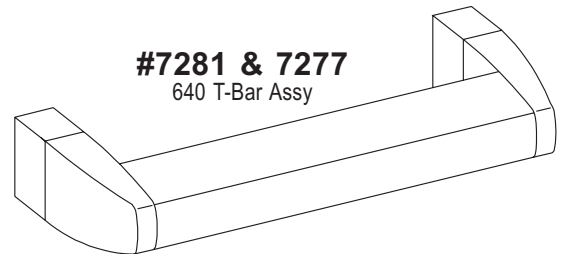

SC-633
67313
Anti-Jump
Header Insert

SC-881
15131
640 Header

SC-882
60631
Top Rail

SC-884
14750
640 Side Rail

SC-883
14751
Bottom Rail

V-190
Vinyl Insert for
Frameless Tub Track

SC-556
64774
Tub Track
with V-190 Vinyl

V-52
Glazing Vinyl
for 5/32" glass

V-53
Glazing Vinyl
for 3/16" glass

#4007
Roller Bearing
w/Screw #4082

SC-896
12684
340/640/840 Wall Jamb

SC-545
64234
Inline Panel Rail

SC-850
7090
13/16" Wall Fill

#5095
Acorn Nut

#4112
Finger Pull
with Decal

#4106
Plastic Wall Anchors

SC-805
63135
Towel Bar

#4125
T-Bar Brkt & Sleeve

#7281 & 7277
640 T-Bar Assy