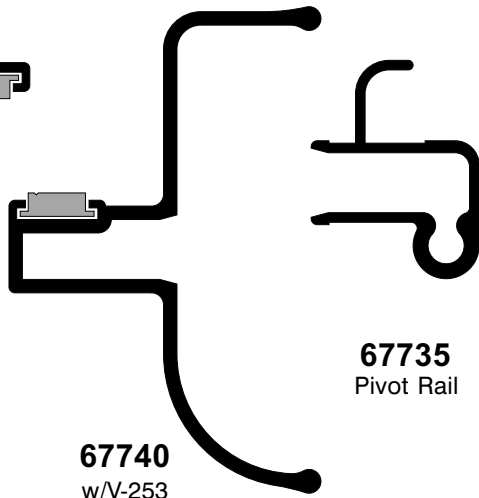

**67897**  
w/V-253  
Hinge Jamb

**67735**  
Pivot Rail

**67897**  
w/V-266  
Hinge Jamb

**67739**  
Wall Jamb

**67740**  
w/V-253  
Handle Rail

**V-51**  
Glazing Vinyl  
for 1/8" glass

**V-52**  
Glazing Vinyl  
for 5/32" glass

**V-53**  
Glazing Vinyl  
for 3/16" glass

**67898**  
Corner Post

**67741**  
Head & CURB

**V-266**  
StikStall  
Jamb Seal

**V-253**  
Strike Magnet

**SC-563**  
65044  
Top Rail

**#4248**  
Double  
Stick Tape

**SC-612**  
66402  
Deflector

**V-284U**  
Drip Vinyl  
(Untapered)

**67738**  
Panel Side  
Rail

**67742**  
63235  
Side Panel  
Head & CURB

**#4160**  
Pivot Washer

**#4115**  
390/790  
Pivot Spacer

**#4338**  
Retaining Ring