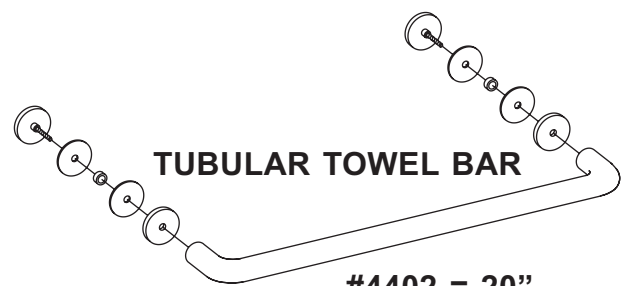

SC-624
67027
740D Tub Track
with V-190 Vinyl

V-190
Vinyl Insert for
Framed Tub Track

SC-629
67041
Curb Fill

SC-615
66605
Deluxe 90° Post

TUBULAR TOWEL BAR

- #4402 = 20"**
- #4404 = 22"**
- #4406 = 24"**
- #4408 = 26"**
- #4410 = 28"**
- #4807 = 18"**