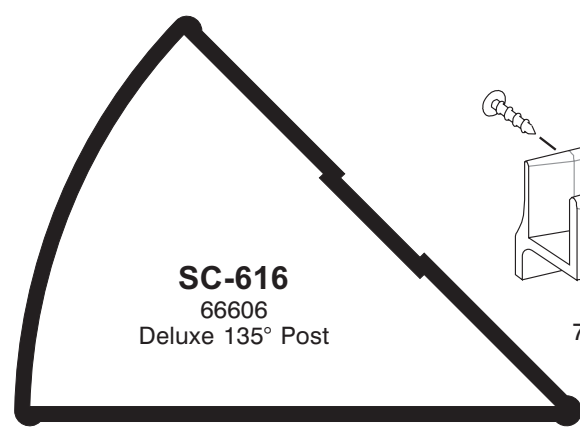

SC-624
67027
740D Tub Track
with V-190 Vinyl

V-190
Vinyl Insert for
Framed Tub Track

SC-629
67041
Curb Fill

SC-615
66605
Deluxe 90° Post

TUBULAR TOWEL BAR

- #4402 = 20"**
- #4404 = 22"**
- #4406 = 24"**
- #4408 = 26"**
- #4410 = 28"**
- #4807 = 18"**