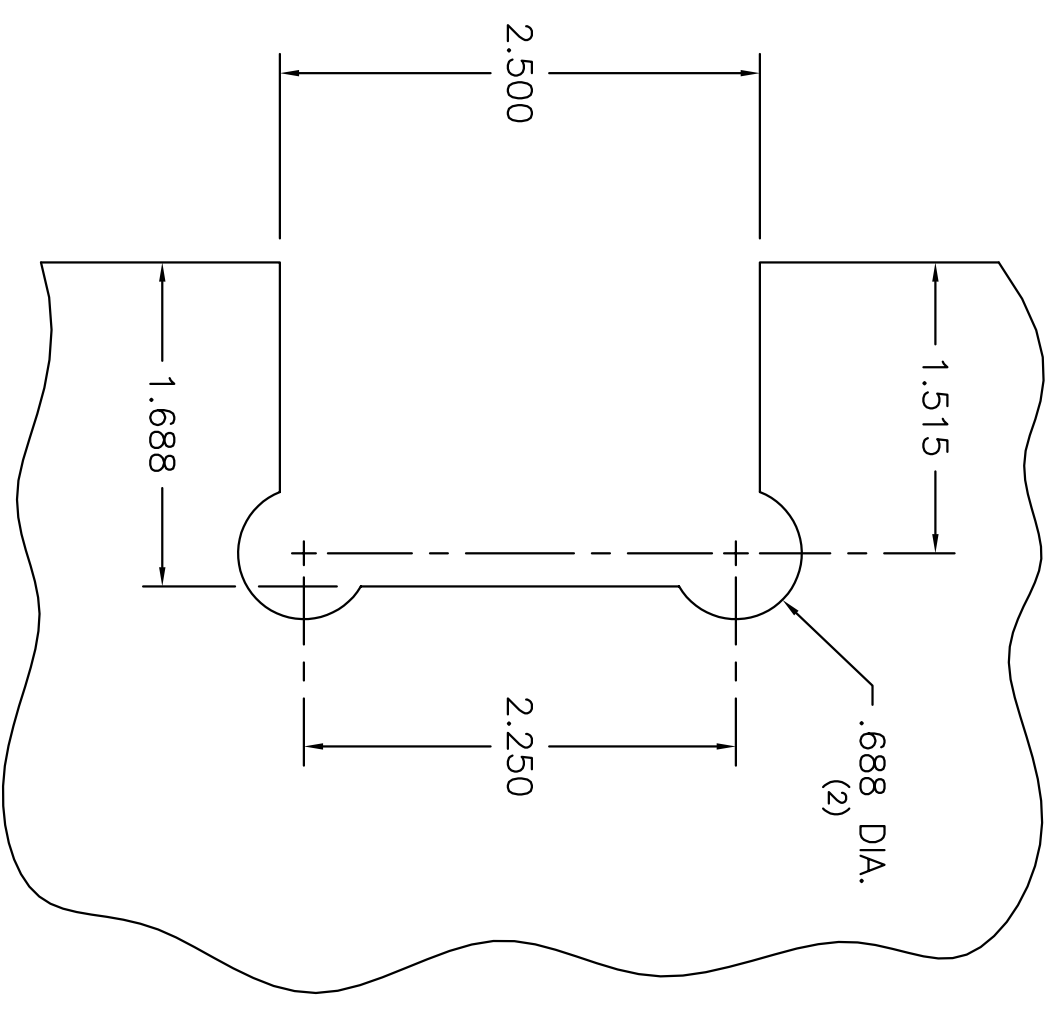

TOP VIEW OF HINGE AND GLASS
FULL SIZE

GLASS NOTCH
FULL SIZE

- G03710239 Polish Chrome
- G03710100 Satin Chrome
- G03710463 Polish Brass
- G03710184 Satin Brass
- G03710656 Polish Nickel
- G03710693 Brush Nickel
- G03711530 White
- G03711842 Oil Rub Bronze

DATE	S.M.	REVISION	BY

 <p>ALCOA</p>		<p>Extruded Construction Magnolia Operations 1617 N. WASHINGTON, MAGNOLIA, ARK. 71754-0040 870-234-4260</p>	
<p>PART NAME HINGE - GLASS TO WALL</p>		<p>PART NO. G03710239</p>	
<p>MATERIAL BRASS</p>		<p>COLOR VARIES</p>	
<p>DRN. BY DS</p>		<p>SCALE FULL & NTS</p>	
<p>DATE 12-15-98</p>		<p>DIE NO.</p>	