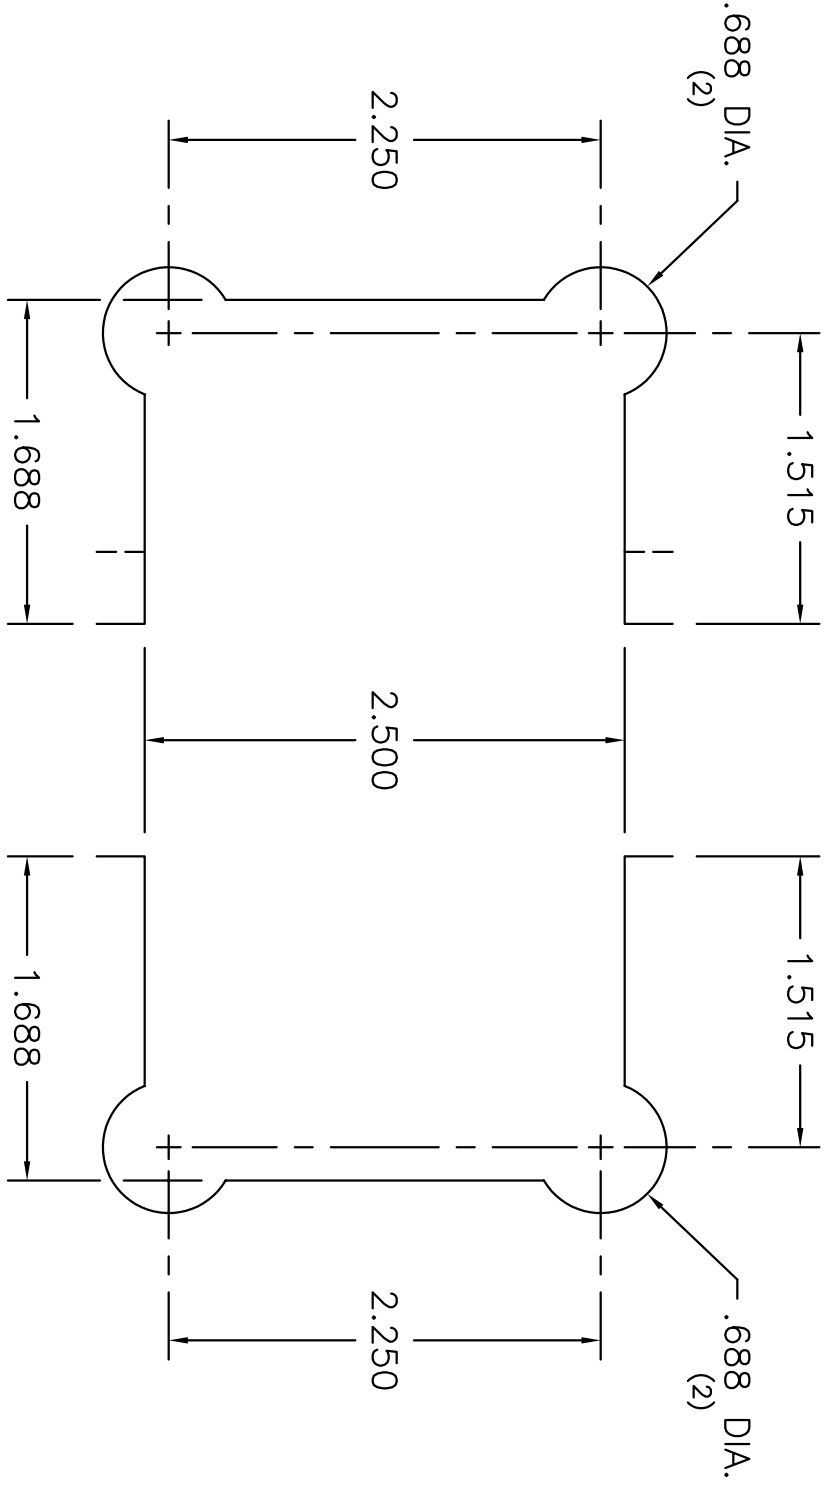

TOP VIEW OF HINGE AND GLASS

FULL SIZE

DATE	S.M.	REVISION	BY

GLASS PANEL NOTCH

FULL SIZE

GLASS DOOR NOTCH

FULL SIZE

3/8" GLASS

- G03710241 Polish Chrome
- G03710102 Satin Chrome
- G03710465 Polish Brass
- G03710186 Satin Brass
- G03710658 Polish Nickel
- G03710695 Brush Nickel
- G03711632 White
- G03711844 Oil Rub Bronze

T885E EPH-XXX-04802

ALCOA

Extruded Construction Products

Magnolia Operations

1617 N. WASHINGTON, MAGNOLIA, ARK.
71754-0040 870-234-4280

PART NAME	HINGE - GLASS TO GLASS 135°	PART NO.	G03710241
MATERIAL	BRASS	COLOR	VARIABLES
DRN. BY	DS	SCALE	FULL & NTS
DATE	12-15-98	DIE NO.	