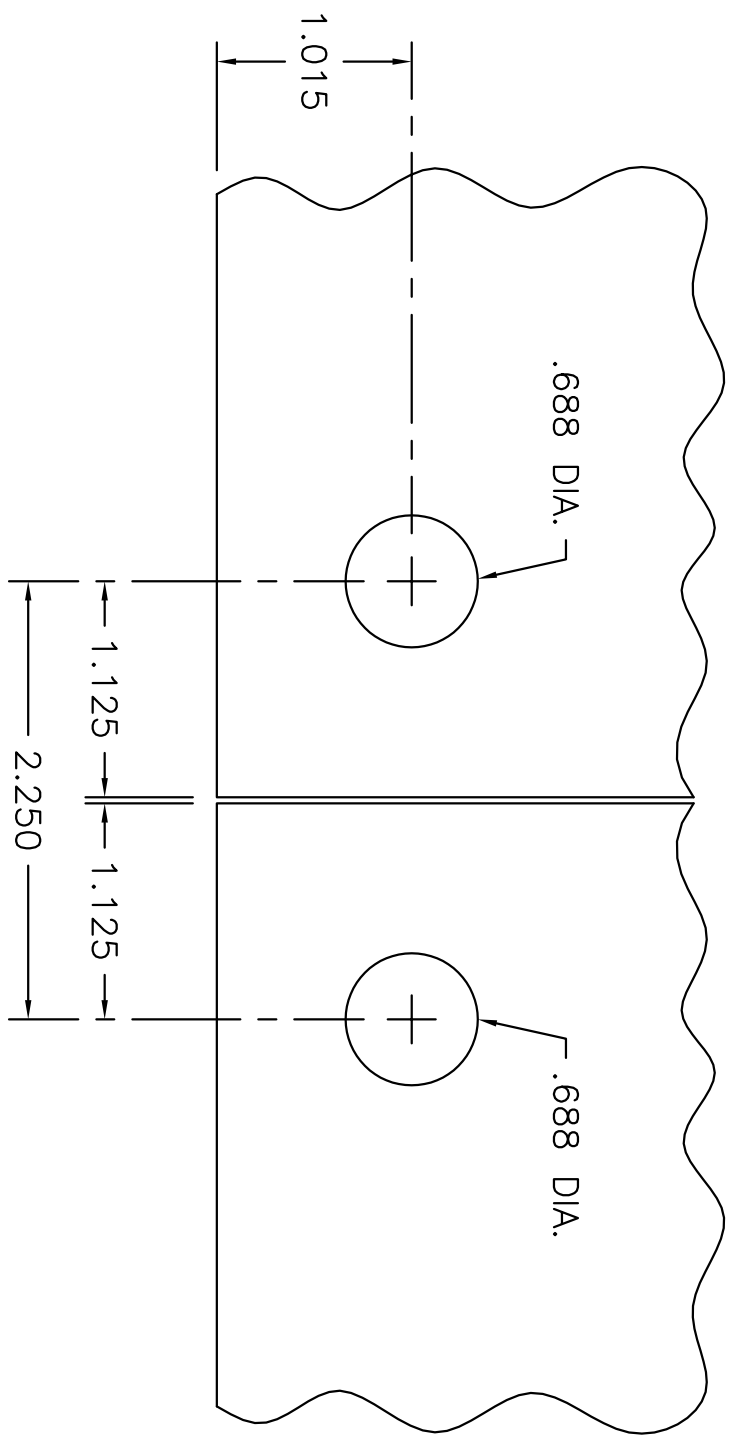

DATE	S.M.	REVISION	BY

GLASS DETAIL
FULL SIZE

TOP VIEW OF GLASS TO GLASS 180° CLIP
FULL SIZE

- G03710255 Polish Chrome
- G03710112 Satin Chrome
- G03710479 Polish Brass
- G03710194 Satin Brass
- G03710666 Polish Nickel
- G03710705 Brush Nickel
- G03711546 White
- G03711853 Oil Rub Bronze

C553B EPH-XXX-04838

Extruded Construction Products
Magnolia Operations
1617 N. WASHINGTON, MAGNOLIA, ARK.
71754-0040 870-234-4280

PART NAME		GLASS TO GLASS CLIP 180°		PART NO.		G03710255	
MATERIAL	BRASS	COLOR	VARIES		DURUMETER		
DRN. BY	DS	SCALE	FULL & NTS		DATE	1-6-99	DIE NO.