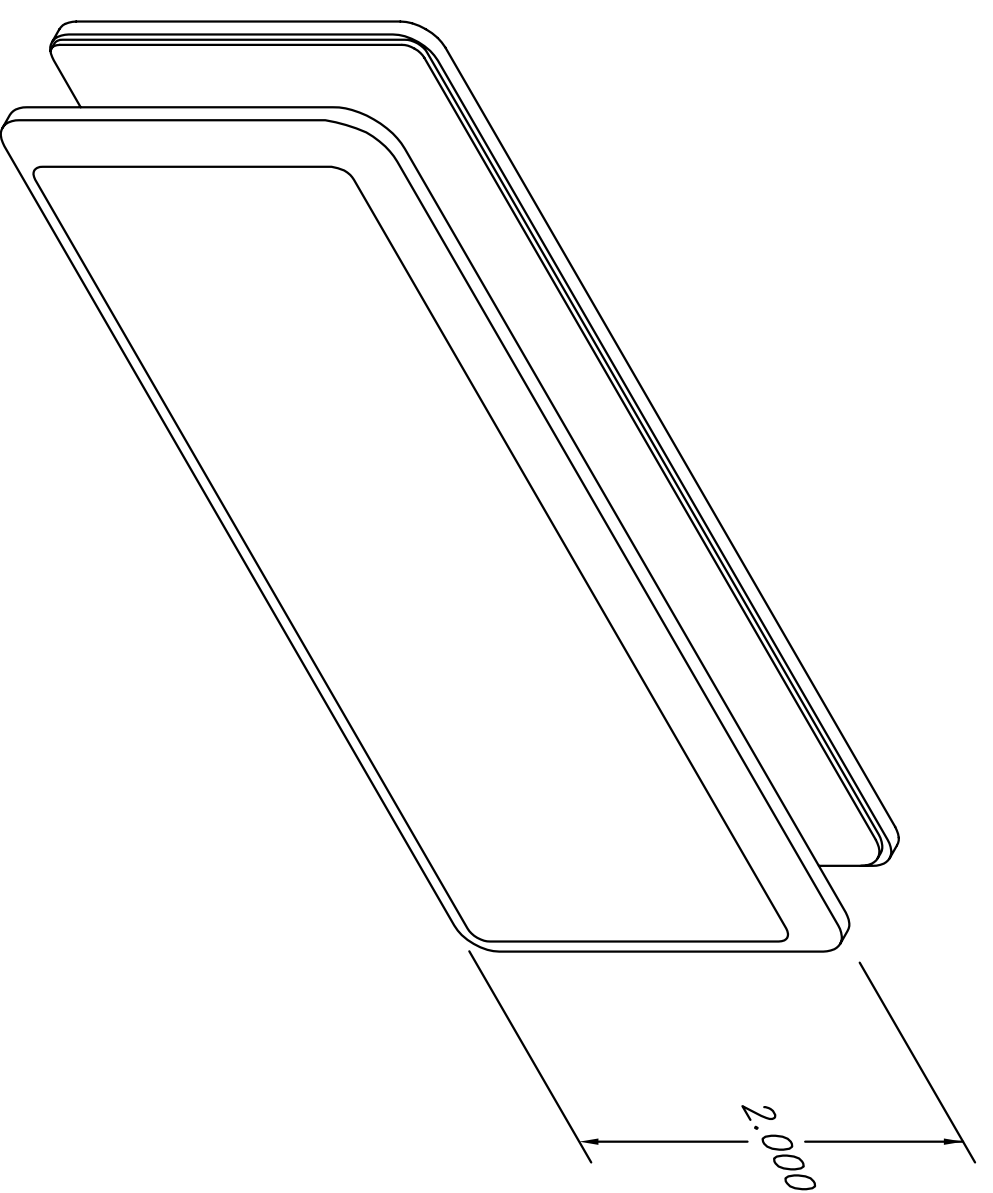

DATE	S.M.	REVISION	BY

GLASS DETAIL
FULL SIZE

TOP VIEW OF GLASS TO GLASS 180° CLIP
FULL SIZE

- G03710255 Polish Chrome
- G03710112 Satin Chrome
- G03710479 Polish Brass
- G03710194 Satin Brass
- G03710666 Polish Nickel
- G03710705 Brush Nickel
- G03711546 White
- G03711853 Oil Rub Bronze

C553B EPH-XXX-04838

Extruded Construction Products
Magnolia Operations
1617 N. WASHINGTON, MAGNOLIA, ARK.
71754-0040 870-234-4280

PART NAME		GLASS TO GLASS CLIP 180°		PART NO.		G03710255	
MATERIAL	BRASS	COLOR	VARIES		DURUMETER		
DRN. BY	DS	SCALE	FULL & NTS		DATE	1-6-99	DIE NO.