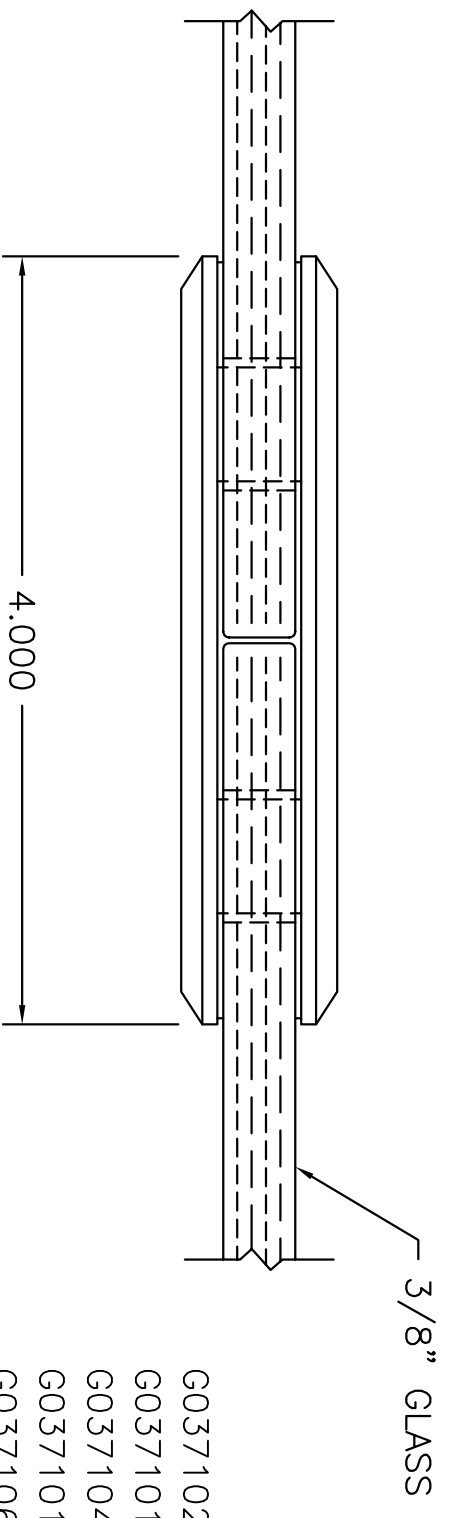

DATE	S.M.	REVISION	BY

GLASS DETAIL
FULL SIZE

TOP VIEW OF GLASS TO GLASS 180° CLIP
FULL SIZE

- G03710255 Polish Chrome
- G03710112 Satin Chrome
- G03710479 Polish Brass
- G03710194 Satin Brass
- G03710666 Polish Nickel
- G03710705 Brush Nickel
- G03711546 White
- G03711853 Oil Rub Bronze

C553B EPH-XXX-04838

Extruded Construction Products
Magnolia Operations
1617 N. WASHINGTON, MAGNOLIA, ARK.
71754-0040 870-234-4280

PART NAME		GLASS TO GLASS CLIP 180°		PART NO.		G03710255	
MATERIAL	BRASS	COLOR	VARIES		DURUMETER		
DRN. BY	DS	SCALE	FULL & NTS		DATE	1-6-99	DIE NO.