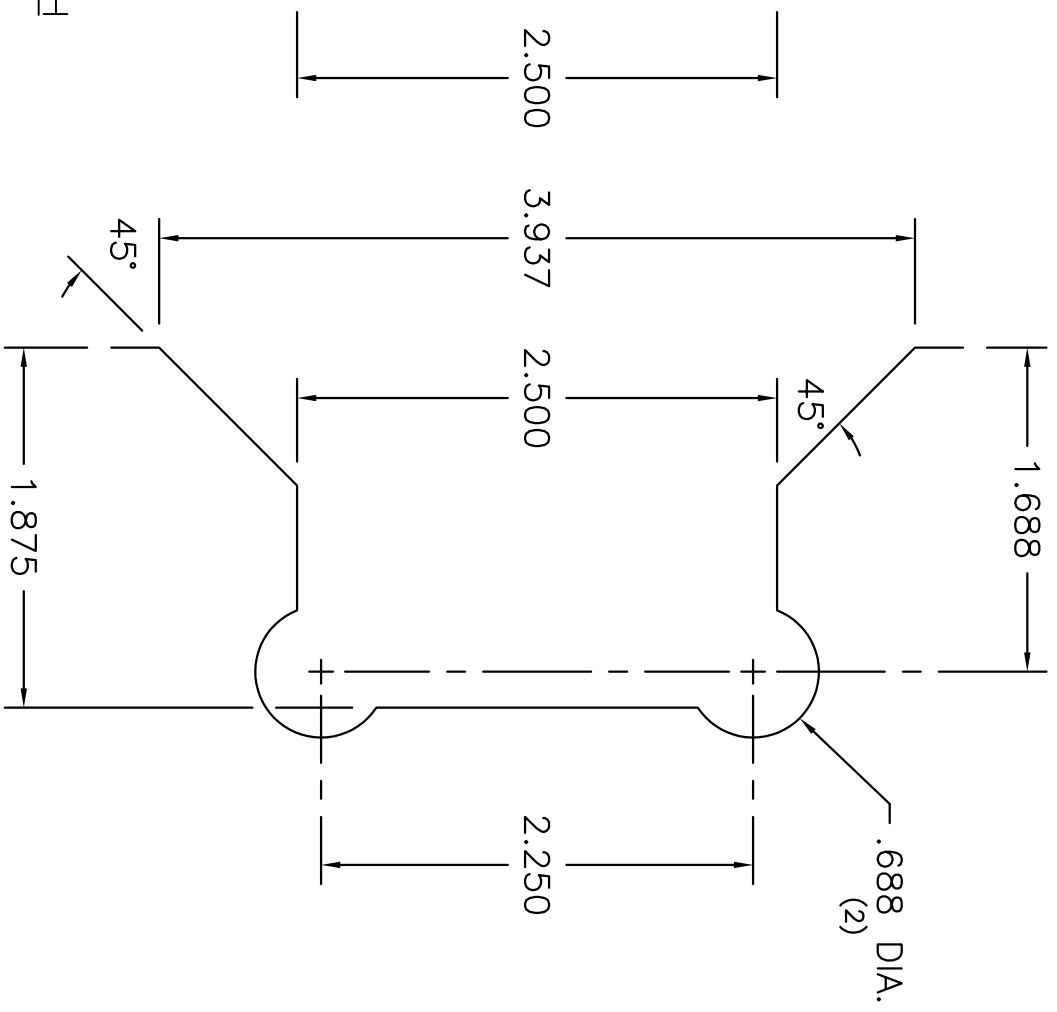

TOP VIEW OF HINGE AND GLASS
FULL SIZE

GLASS PANEL NOTCH
FULL SIZE

GLASS DOOR NOTCH
FULL SIZE

G03710256	Polish Chrome
G03710113	Satin Chrome
G03710480	Polish Brass
G03710195	Satin Brass
G03710667	Polish Nickel
G03710706	Brush Nickel
G03711547	White
G03711854	Oil Rub Bronze

DATE	S.M.	REVISION	BY

ALCOA
 Extruded Construction
 Magnolia Operations
1617 N. WASHINGTON, MAGNOLIA, ARK.
 71754-0040 870-234-4280

T885D EPH-XXX-04840

PART NAME HINGE - GLASS TO GLASS 90°		PART NO.	G03710256
MATERIAL	BRASS	COLOR	VARIABLES
DRN. BY	DS	SCALE	FULL & NTS
		DATE	12-30-98
		DIE NO.	