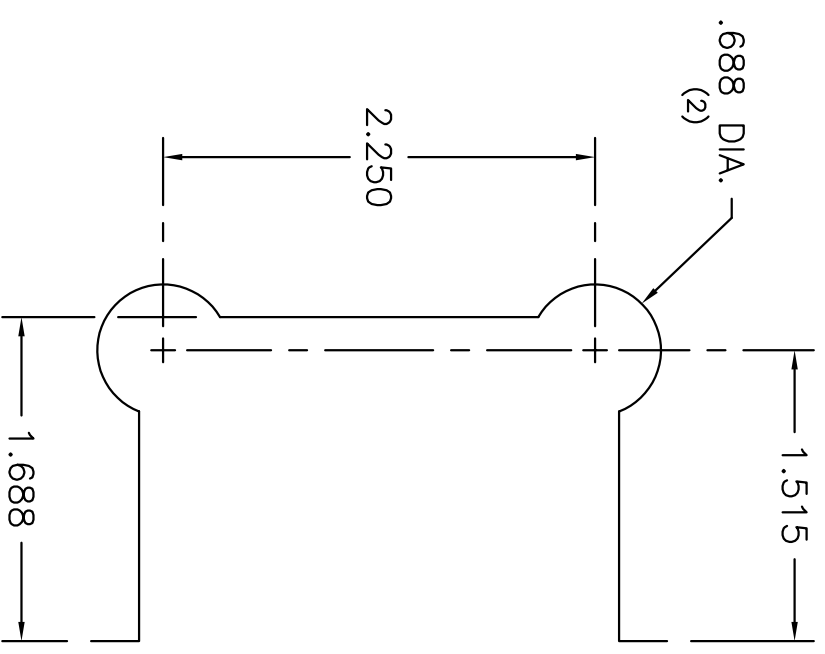

TOP VIEW OF HINGE AND GLASS
FULL SIZE

GLASS PANEL NOTCH
FULL SIZE

GLASS DOOR NOTCH
FULL SIZE

G03710256	Polish Chrome
G03710113	Satin Chrome
G03710480	Polish Brass
G03710195	Satin Brass
G03710667	Polish Nickel
G03710706	Brush Nickel
G03711547	White
G03711854	Oil Rub Bronze

DATE	S.M.	REVISION	BY

ALCOA
 Extruded Construction
 Magnolia Operations
1617 N. WASHINGTON, MAGNOLIA, ARK.
 71754-0040 870-234-4280

T885D EPH-XXX-04840

PART NAME HINGE - GLASS TO GLASS 90°		PART NO.	G03710256
MATERIAL	BRASS	COLOR	VARIABLES
DRN. BY	DS	SCALE	FULL & NTS
		DATE	12-30-98
		DIE NO.	