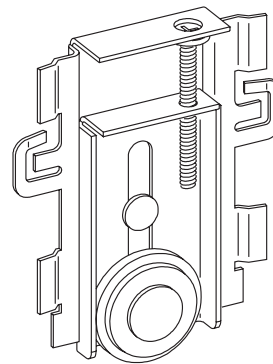

SC-580
65780
E/F Header

V-278
F Top/Bottom
Glazing Vinyl

V-279
E Glazing Vinyl
.125"-.160" Mirror

V-292
E Glazing Vinyl
.188" Mirror

V-277
E Glazing Vinyl
.200" Mirror

#6007
65178
F Stick-On
Pull Handle

SC-577
65814
F Top/Bottom Rail

SC-576
65815
F Side Rail

SC-581
65779
E/F Track

SC-579
65782
E Top/Bottom Rail

SC-578
65781
E Side Rail

SC-579
65782
E Top/Bottom Rail

SC-579
65782
E Top/Bottom Rail

#4248
Double
Stick Tape

#4220
E/F Bottom Roller