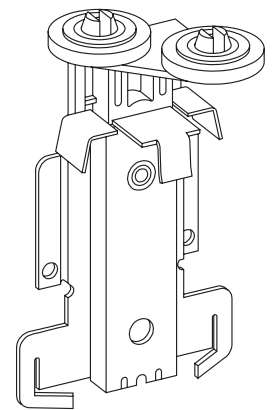

SC-580
65780
E/F Header

V-278
F Top/Bottom
Glazing Vinyl

V-279
E Glazing Vinyl
.125"-.160" Mirror

V-292
E Glazing Vinyl
.188" Mirror

V-277
E Glazing Vinyl
.200" Mirror

#6007
65178
F Stick-On
Pull Handle

SC-577
65814
F Top/Bottom Rail

SC-576
65815
F Side Rail

SC-581
65779
E/F Track

SC-579
65782
E Top/Bottom Rail

SC-578
65781
E Side Rail

SC-579
65782
E Top/Bottom Rail

SC-579
65782
E Top/Bottom Rail

#4248
Double
Stick Tape

#4220
E/F Bottom Roller