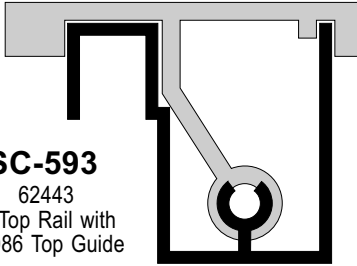

SC-591
62441
H Header

V-51
Glazing Vinyl
for 1/8" Glass

V-52
Glazing Vinyl
for 5/32" Glass

V-53
Glazing Vinyl
for 3/16" Glass

SC-593
62443
H Top Rail with
#4086 Top Guide

V-229
H Side Rail
Vinyl Bumper

#4086
H Top Guide

SC-595
63677
H Side Rail
w/V-229 Bumper

#4107
H Bottom
Roller Assy

SC-594
62444
H Bottom Rail

SC-592
62442
H Bottom Track