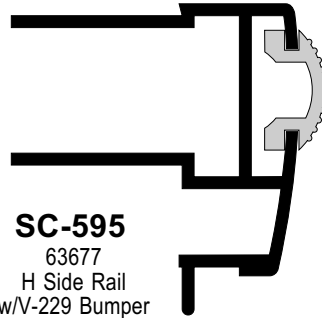

SC-591
62441
H Header

V-51
Glazing Vinyl
for 1/8" Glass

V-52
Glazing Vinyl
for 5/32" Glass

V-53
Glazing Vinyl
for 3/16" Glass

SC-593
62443
H Top Rail with
#4086 Top Guide

V-229
H Side Rail
Vinyl Bumper

#4086
H Top Guide

SC-595
63677
H Side Rail
w/V-229 Bumper

#4107
H Bottom
Roller Assy

SC-594
62444
H Bottom Rail

SC-592
62442
H Bottom Track