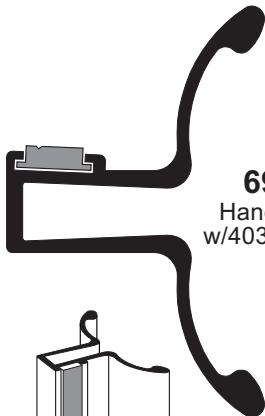

SC-552
64520 w/4033
Strike Jamb

SC-651
68935
Hinge Jamb

SC-649
69470
Hinge Jamb

SC-508
63229
Wall Jamb

SC-552
64520 w/V-314
Strike Jamb

SC-558
64889
Bottom Rail

#4033
Strike Magnet

V-314
Strike Jamb
Seal Vinyl

V-308
Glazing Vinyl
for 1/4" glass

V-257
Glazing Vinyl
for 3/16" glass

69054
Handle Assy
w/4033 Magnet

#4248
Double
Stick Tape

SC-589
65983
Deflector

#4000
Drip Rail
End Plug

V-284
Drip Vinyl

SC-915
62834
Curb