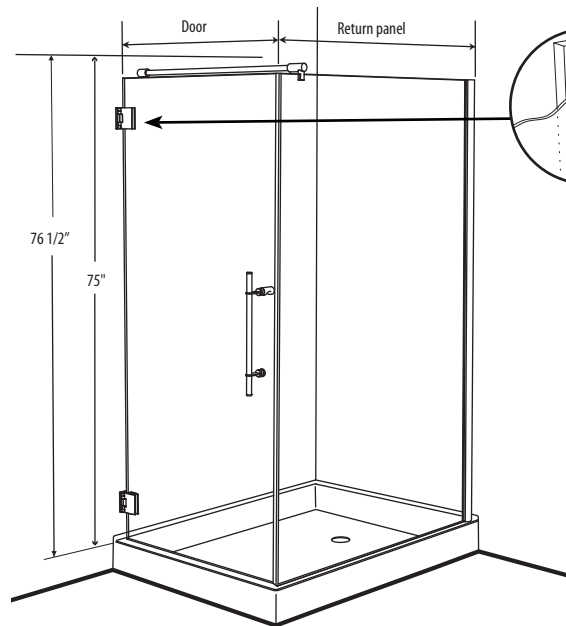

DELUXE GLASS – 3/8" (10mm) Tempered With Polished Edges • Door Height 75"

*Moana Cube M-92X*  
Shower Door with Return Panel  
Door Hinges on Wall

*Features*

- Solid brass hardware
- 3/8" (10mm) tempered glass
- 75" Standard height
- Available in standard tempered clear glass
- Available with Clear Shield
- Hardware only configurations available for custom enclosures

**IMPORTANT**  
Wall-mounted hinges must be supported and fastened into a stud framing.

GLASS DIMENSIONS

Model	Door	Panel (Adjustment)	Optional Acrylic Base
M-92X-3636	32 1/2"	31 5/8" (33 1/4" - 33 3/4")	ABC36
*M-92X-3648		44 1/8" (45 3/4" - 46 1/4")	ABF3648
**M-92X-3660		56 1/8" (57 11/16" - 58 3/16")	ABF3660