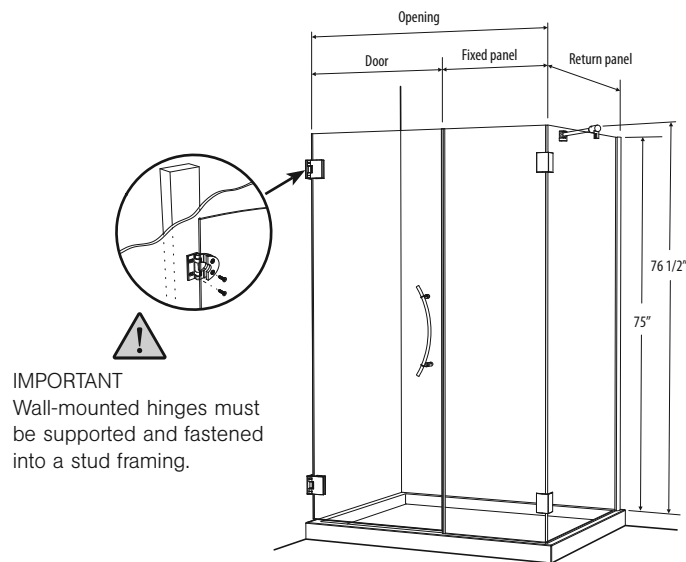

DELUXE GLASS – 3/8" (10mm) Tempered With Polished Edges • Door Height 75"

## Moana M-DP93X

Door and Panel with Return Panel  
Door Hinges on Wall

### Features

- Solid brass hardware
- 3/8" (10mm) tempered glass
- 75" Standard height
- Available in standard tempered clear glass
- Available with Clear Shield
- Hardware only configurations available for custom enclosures

### GLASS DIMENSIONS

Model	For Openings	Door	Fixed Panel	Return Panel (Adj.)	Optional Acrylic Base	
M-DP93X-42	41 7/8" to 42 1/4"	20 3/16"	20 7/16"	32 5/8" (34" - 34 3/8")	N/A	
M-DP93X-43	42 7/8" to 43 1/4"	21 3/16"				
M-DP93X-44	43 7/8" to 44 1/4"	22 3/16"				
M-DP93X-45	44 7/8" to 45 1/4"	23 3/16"			N/A	
M-DP93X-46	45 7/8" to 46 1/4"	24 3/16"				ABF3648
M-DP93X-47	46 7/8" to 47 1/4"	25 3/16"				
M-DP93X-48	47 7/8" to 48 1/4"	26 3/16"				
M-DP93X-49	48 7/8" to 49 1/4"	27 3/16"				
M-DP93X-50	49 7/8" to 50 1/4"	28 3/16"				
M-DP93X-51	50 7/8" to 51 1/4"	29 3/16"				
M-DP93X-52	51 7/8" to 52 1/4"	30 3/16"	N/A			
M-DP93X-53	52 7/8" to 53 1/4"	31 3/16"				
M-DP93X-54	53 7/8" to 54 1/4"	32 3/16"				
M-DP93X-55	54 3/4" to 55 1/8"	29 3/16"		32 5/8" (34" - 34 3/8")	N/A	
M-DP93X-56	55 3/4" to 56 1/8"	30 3/16"				
M-DP93X-57	56 3/4" to 57 1/8"	31 3/16"				
M-DP93X-58	57 3/4" to 58 1/8"	32 3/16"	24 3/8"			
						ABF3660