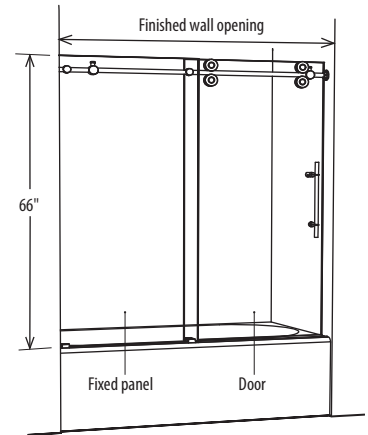

GLASS — 1/2" (12mm) Tempered with polished edges • Door Height 79"

**P-DR1W / P-DR1WT**  
IN-LINE DOOR AND PANEL FOR SHOWER OR TUB  
Fixed panel(s), one sliding door panel  
Reversible Handing

Custom sizes are available. Contact our customer service team for more details.

**P-DR1W-48 and P-DR1W-60**  
*One fixed panel, one sliding door panel*

**P-DR1W-72**  
*One fixed panel, one sliding door panel,  
one small fixed panel*

**P-DR1WT-60**  
*One fixed panel, one sliding door panel*

OPENINGS AND GLASS DIMENSIONS

Model	Finished Wall Opening	Approx. Entry Opening	Door	Fixed Panel	Small Fixed Panel	Optional Acrylic Base
P-DR1W-48	46" to 47"	18" to 19"	24 1/2" x 78 13/16"	23" x 79"	NA	ABF3648
P-DR1W-60	57" to 60"	21 7/8" to 24 7/8"	31 1/2" x 78 13/16"	29 1/2" x 79"	NA	ABF3260, ABF3660, ABF4260, ABF4860
P-DR1W-72	69 7/8" to 71"	23" to 24"	31 1/2" x 78 13/16"	35" x 79"	5 1/2" x 79"	ABF3672
P-DR1WT-60	57" to 60"	21 7/8" to 24 7/8"	31 1/2" x 65 13/16"	29 1/2" x 66"	NA	NA