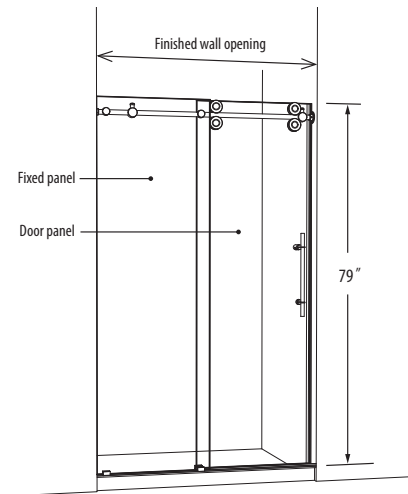

GLASS — 1/2" (12mm) Tempered with polished edges • Door Height 79"

**P-DR1W / P-DR1WT**  
IN-LINE DOOR AND PANEL FOR SHOWER OR TUB  
Fixed panel(s), one sliding door panel  
Reversible Handing

Custom sizes are available. Contact our customer service team for more details.

**P-DR1W-48 and P-DR1W-60**  
*One fixed panel, one sliding door panel*

**P-DR1W-72**  
*One fixed panel, one sliding door panel,  
one small fixed panel*

**P-DR1WT-60**  
*One fixed panel, one sliding door panel*

OPENINGS AND GLASS DIMENSIONS

Model	Finished Wall Opening	Approx. Entry Opening	Door	Fixed Panel	Small Fixed Panel	Optional Acrylic Base
P-DR1W-48	46" to 47"	18" to 19"	24 1/2" x 78 13/16"	23" x 79"	NA	ABF3648
P-DR1W-60	57" to 60"	21 7/8" to 24 7/8"	31 1/2" x 78 13/16"	29 1/2" x 79"	NA	ABF3260, ABF3660, ABF4260, ABF4860
P-DR1W-72	69 7/8" to 71"	23" to 24"	31 1/2" x 78 13/16"	35" x 79"	5 1/2" x 79"	ABF3672
P-DR1WT-60	57" to 60"	21 7/8" to 24 7/8"	31 1/2" x 65 13/16"	29 1/2" x 66"	NA	NA