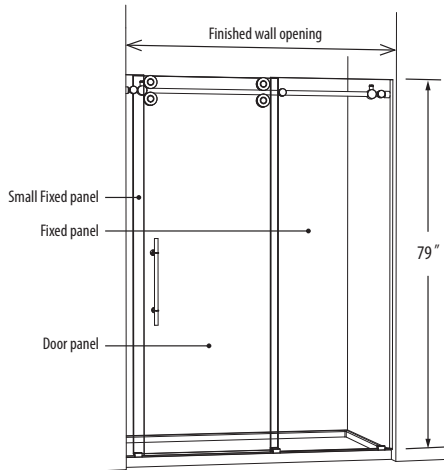

GLASS — 1/2" (12mm) Tempered with polished edges • Door Height 79"

**P-DR1W / P-DR1WT**  
IN-LINE DOOR AND PANEL FOR SHOWER OR TUB  
Fixed panel(s), one sliding door panel  
Reversible Handing

Custom sizes are available. Contact our customer service team for more details.

**P-DR1W-48 and P-DR1W-60**  
*One fixed panel, one sliding door panel*

**P-DR1W-72**  
*One fixed panel, one sliding door panel,  
one small fixed panel*

**P-DR1WT-60**  
*One fixed panel, one sliding door panel*

OPENINGS AND GLASS DIMENSIONS

Model	Finished Wall Opening	Approx. Entry Opening	Door	Fixed Panel	Small Fixed Panel	Optional Acrylic Base
P-DR1W-48	46" to 47"	18" to 19"	24 1/2" x 78 13/16"	23" x 79"	NA	ABF3648
P-DR1W-60	57" to 60"	21 7/8" to 24 7/8"	31 1/2" x 78 13/16"	29 1/2" x 79"	NA	ABF3260, ABF3660, ABF4260, ABF4860
P-DR1W-72	69 7/8" to 71"	23" to 24"	31 1/2" x 78 13/16"	35" x 79"	5 1/2" x 79"	ABF3672
P-DR1WT-60	57" to 60"	21 7/8" to 24 7/8"	31 1/2" x 65 13/16"	29 1/2" x 66"	NA	NA