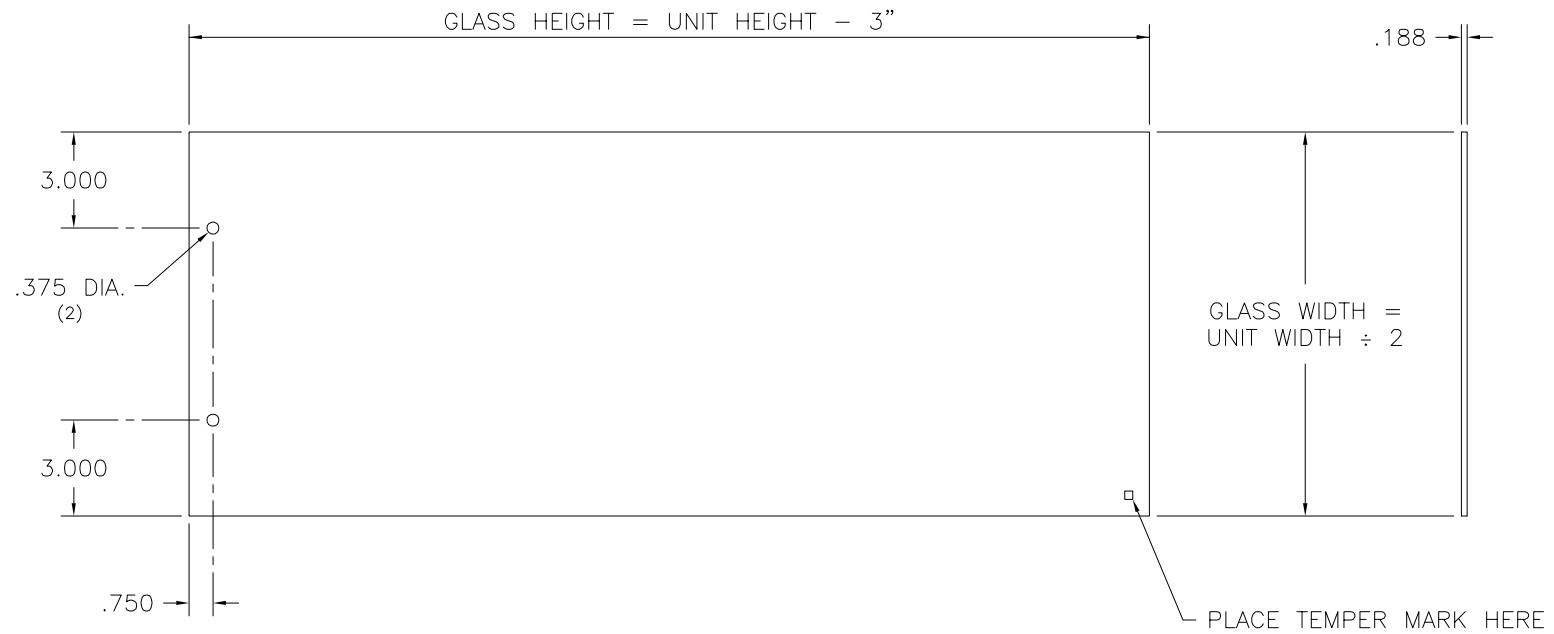

340 / 350 GLASS TEMPLATE

For use with the new bracket

NOTES:

1. ALL EDGES SEMI-ROUND GROUND.