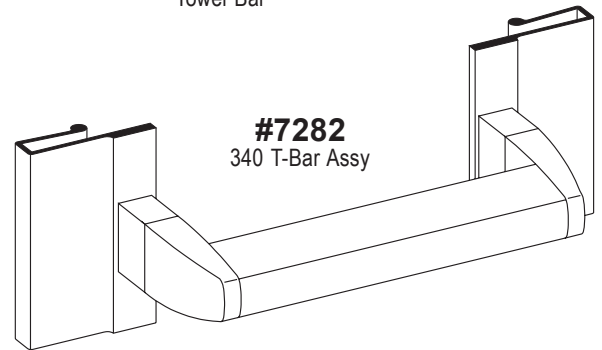

#4106
Plastic Wall Anchors

Jamb Bumper

SC-805
63135
Towel Bar

#4125
T-Bar Brkt & Sleeve

SC-878
65766
340/640 90° Post

#4129
340 Pull Handle
with V-294 Vinyl

#7282
340 T-Bar Assy

SC-879
65767
340/640 135° Post