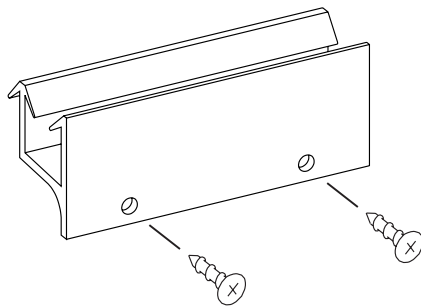

SC-917
62819
340/840 Header

V-243
Anti-Jump
Header Insert

340 Hanger Brkt Kit

#4082
Roller Bearing
w/Screw #4082

SC-545
64234
Inline Panel Rail

V-52
Glazing Vinyl
for 5/32" glass

SC-850
7090
13/16" Wall Fill

SC-556/64774
Tub Track
with V-190 Vinyl

SC-896
12684
340/640/840 Wall Jamb

V-51
Glazing Vinyl
for 1/8" glass

V-53
Glazing Vinyl
for 3/16" glass

SC-907
60103
7/8" Tub Fill

#4016
340 Bottom Guide
w/Screws

#5095
Acorn Nut

#4106
Plastic Wall Anchors

Jamb Bumper

SC-805
63135
Towel Bar

#4125
T-Bar Brkt & Sleeve

SC-878
65766
340/640 90° Post

#4129
340 Pull Handle
with V-294 Vinyl

#7282
340 T-Bar Assy

SC-879
65767
340/640 135° Post