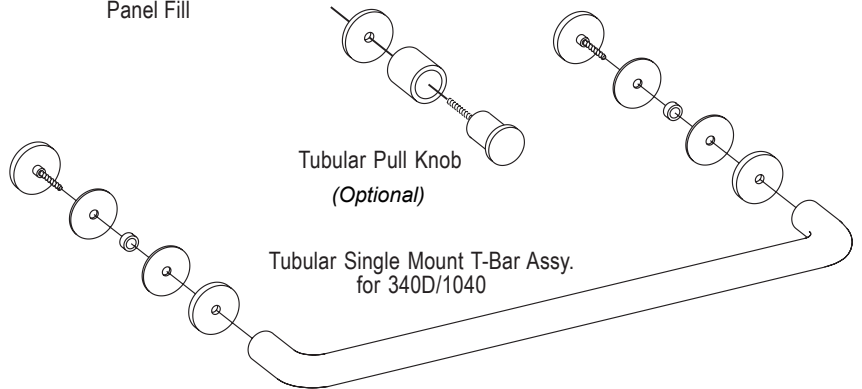

SC-623
67187
1040 Header
2-3/4" x 3-1/8"

V-373
Anti-Jump
Header Insert

#4357
HD Roller
Bearing w/Screw

#18235
66445
1040 Hanger Brkt
3" x 2-9/16"

V-219
Vert. Roll-in
for 1/4" Glass

#4339
Header T-Lock
for 1040

SC-800
70777
1040 Wall Jamb
1-1/4" x 1-3/4"

SC-924
70743
Wall/Curb Fill
1-1/16" x 1-3/4"

SC-806
70778
1040 Inline
Panel Fill

V-226
Vert. Roll-in
for 3/16" Glass

SC-624
67027
1040 Curb w/V-190
1-11/16" x 1-1/16"

Tubular Pull Knob
(Optional)

Tubular Single Mount T-Bar Assy.
for 340D/1040

1040
Jamb Bumper

#4106
Plastic Wall Anchors

#4373
#4374 Acrylic Panel
Guide with Screw

#4142
Adjustment Wrench