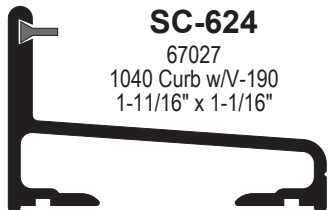

SC-623
67187
1040 Header
2-3/4" x 3-1/8"

V-373
Anti-Jump
Header Insert

#4357
HD Roller
Bearing w/Screw

#18235
66445
1040 Hanger Brkt
3" x 2-9/16"

V-219
Vert. Roll-in
for 1/4" Glass

#4339
Header T-Lock
for 1040

SC-800
70777
1040 Wall Jamb
1-1/4" x 1-3/4"

SC-924
70743
Wall/Curb Fill
1-1/16" x 1-3/4"

SC-806
70778
1040 Inline
Panel Fill

V-226
Vert. Roll-in
for 3/16" Glass

SC-624
67027
1040 Curb w/V-190
1-11/16" x 1-1/16"