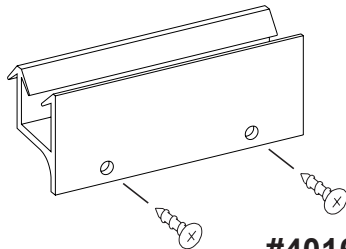

SC-917
62819
340 Header
1-3/4" X 3-3/16"

V-243
Anti-Jump
Header Insert

340 Hanger Brkt Kit
70781
3" X 2-3/4"

#4082
Roller Bearing
w/Screw

SC-556
64774
Tub Track
with V-190 Vinyl
1-3/8" X 1-3/16"

SC-545
64234
Inline Panel Rail

V-52
Glazing Vinyl
for 5/32" glass

SC-850
07090
13/16" Wall Fill
1" x 1-1/2"

V-53
Glazing Vinyl
for 3/16" glass

SC-896
12684
340/640 Wall Jamb
1" X 1-1/2"

#4106
Plastic Wall Anchors

SC-907
60103
7/8" Tub Fill
1-3/8" x 7/8"

#4016
340 Bottom Guide
w/Screws

#8241
Jamb Bumper

SC-805
63135
Towel Bar

#4125
T-Bar Brkt & Sleeve

**ACORN CAP
NUT
(EP#5095)**

SC-878
65766
340/640 90° Post
1" X 2-1/4"

#7282
340 T-Bar Assy

SC-879
65767
340/640 135° Post