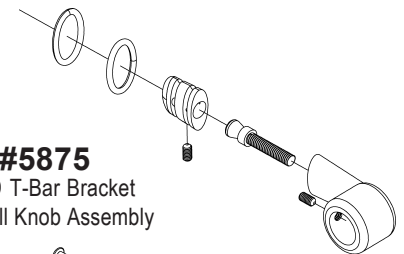

**SC-928**  
61432  
640D Towel Bar  
3/4" DIA.

**SC-926**  
70736  
640D Side Rail  
1-1/4" x 1/2"

**#8273**  
#4020  
640 Jamb Bumper

**SC-556**  
64774  
Tub Track  
with V-190 Vinyl  
1-3/8" X 1-3/16"

**SC-907**  
60103  
7/8" Tub Fill  
1-3/8" X 7/8"

**#4052**  
640D Bottom Guide  
with Screw

**#6045**  
640D Bottom  
Bumper

**SC-615**  
66605  
Deluxe 90° Post  
3" x 1-3/16"

**#4106**  
Plastic Wall Anchors

**SC-616**  
66606  
Deluxe 135° Post

**#5875**  
640D T-Bar Bracket  
and Pull Knob Assembly

**#4142**  
Adjustment Wrench