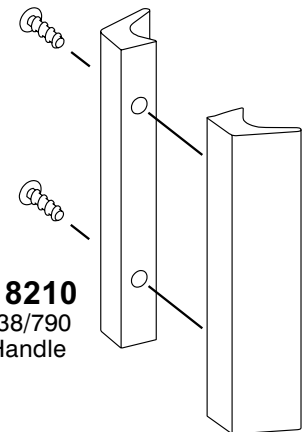

#18210
738/790
Handle